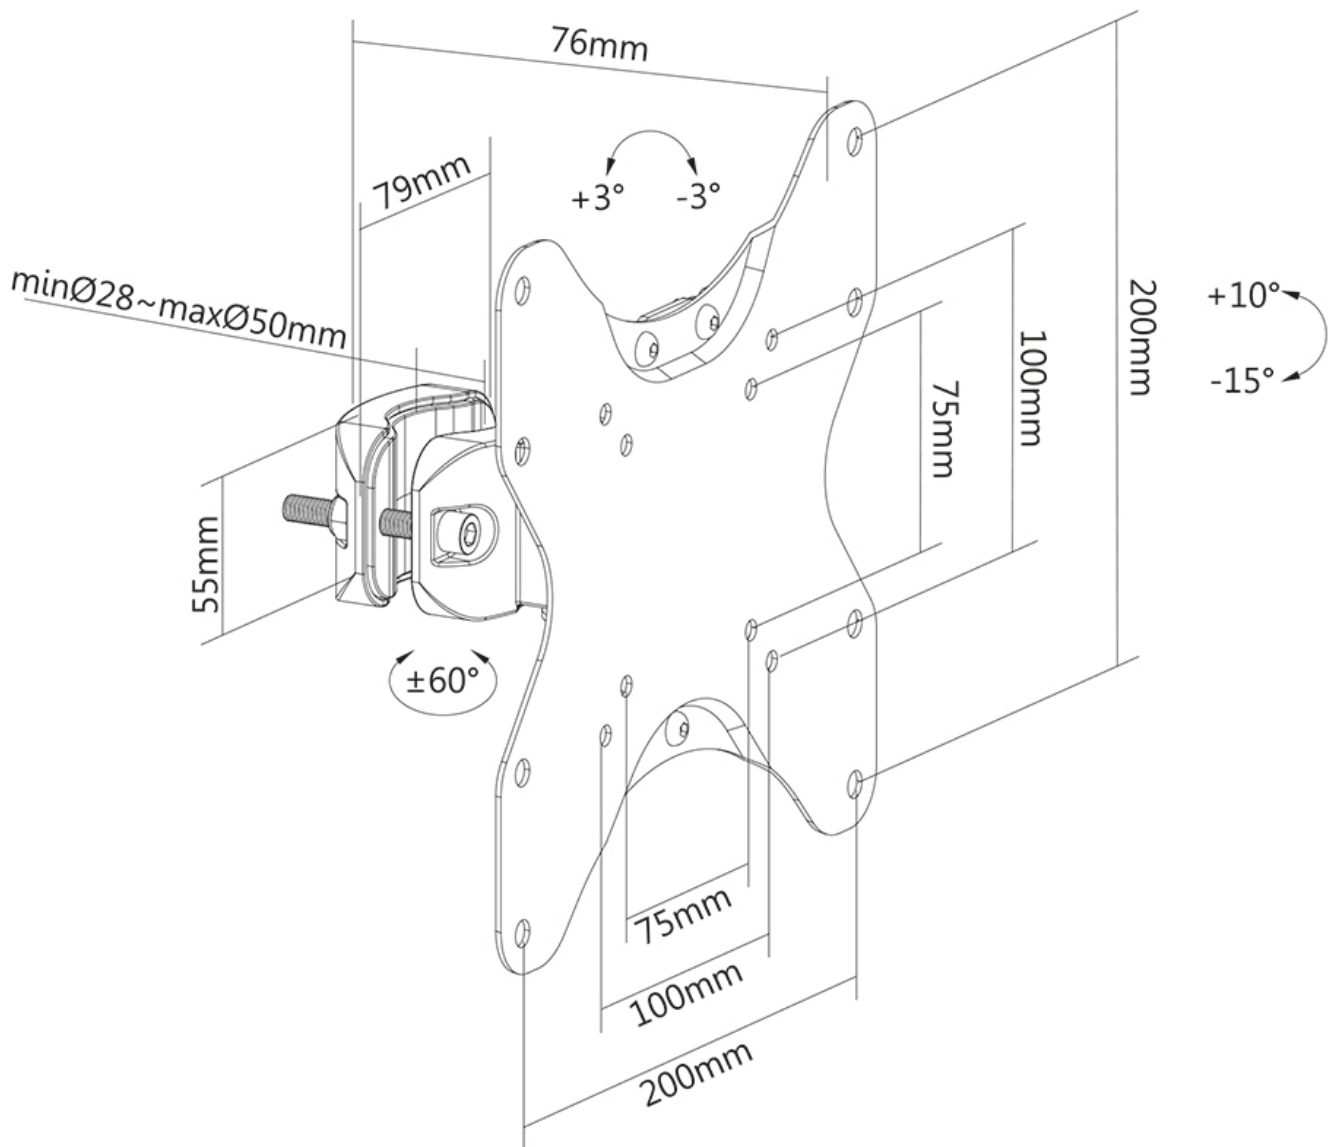

FUNCTIONALITY

Type	Tilt Rotate Swivel
Tilt (degrees)	+10°, -15°
Swivel (degrees)	120°
Height	22,6 cm
Width	22,6 cm
Depth	12,2 cm

INFORMATION

Color	Black
Main material	Steel
Warranty	5 year
EAN code	8717371448998

*Please note: The inch sizes stated are just an indication, combined with the weight and VESA sizes. The maximum weight and VESA size are absolute restrictions for the products and should not be exceeded.

Neomounts FL40-430BL12 full motion TV pole mount (Ø28-50 mm) for 23-42" screens - Black

The Neomounts FL40-430BL12 is a full motion pole mount for flat screens up to 42" with a maximum weight capacity of 25 kg. The versatile tilt (25°) and swivel (120°) technology allows you to create the optimum viewing angle. The mount can be levelled for the perfect installation.

The FL40-430BL12 has a depth of 7,6 cm and is suitable for screens that meet VESA hole pattern 75x75 to 200x200 mm.

FL40-430BL12

NEOMOUNTS TV POLE MOUNT

Neomounts