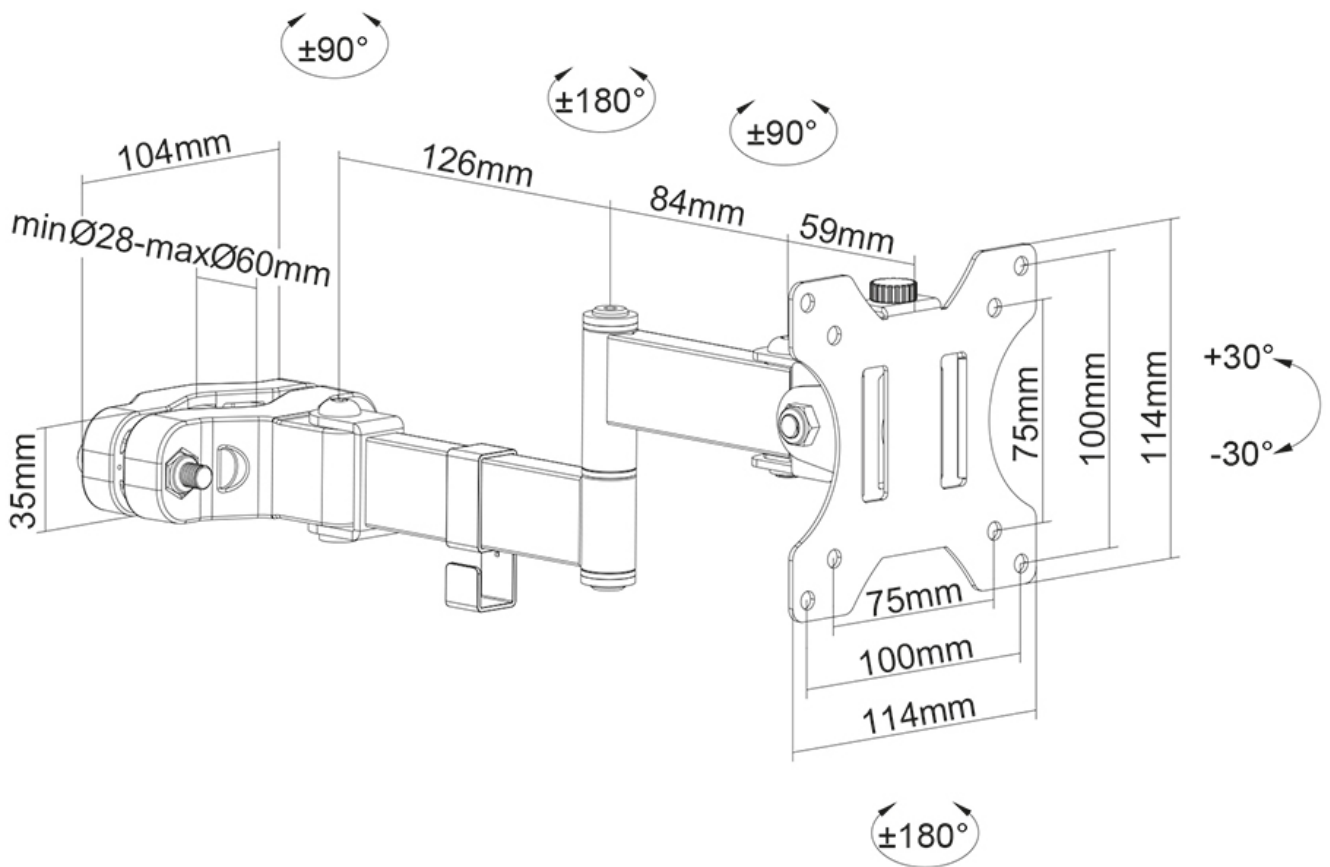

FL40-450BL11

NEOMOUNTS TV POLE MOUNT

Neomounts