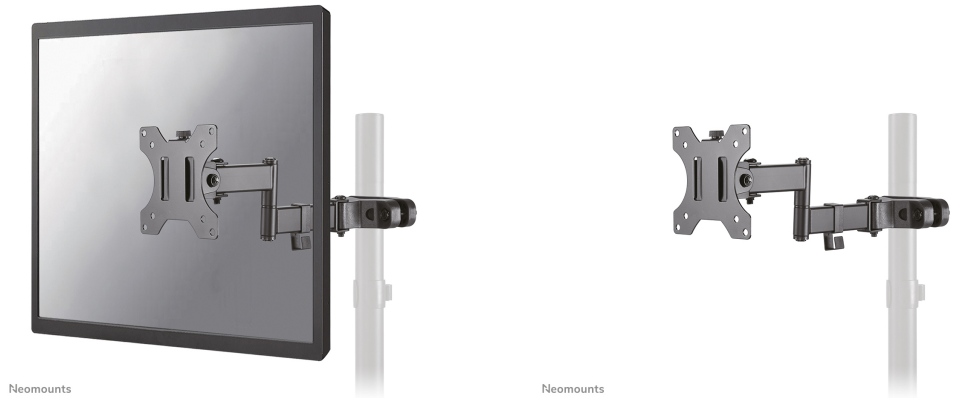

FL40-450BL11

NEOMOUNTS TV POLE MOUNT

SPECIFICATIONS

GENERAL

Min. screen size*	17 inch
Max. screen size*	32 inch
Min. weight	0 kg (per screen)
Max. weight	8 kg (per screen)
Screens	1
VESA minimum	75x75 mm
VESA maximum	100x100 mm
Distance to wall	32 cm

FUNCTIONALITY

Type	Tilt Rotate Swivel Full motion
Tilt (degrees)	+30°, -30°
Swivel (degrees)	180°
Rotate (degrees)	360°
Height	14,2 cm
Width	11,4 cm
Depth	35 cm

INFORMATION

Color	Black
Main material	Steel
Warranty	5 year
EAN code	8717371449018

Neomounts FL40-450BL11 full motion TV pole mount (Ø28-60 mm) for 17-32" screens - Black

The Neomounts FL40-450BL11 is a full motion pole mount for flat screens up to 32" with a maximum weight capacity of 8 kg. The versatile tilt (60°), swivel (180°) and rotate (360°) technology allows you to create the optimum viewing angle.

The FL40-450BL11 has a depth of 8,1-35 cm and is suitable for screens that meet VESA hole pattern 75x75 to 100x100 mm. The mount includes a nifty Quick-release VESA, that allows you to attach the TV in a wink of an eye. The mount is equipped with a cable management system to secure and route any loose cables.