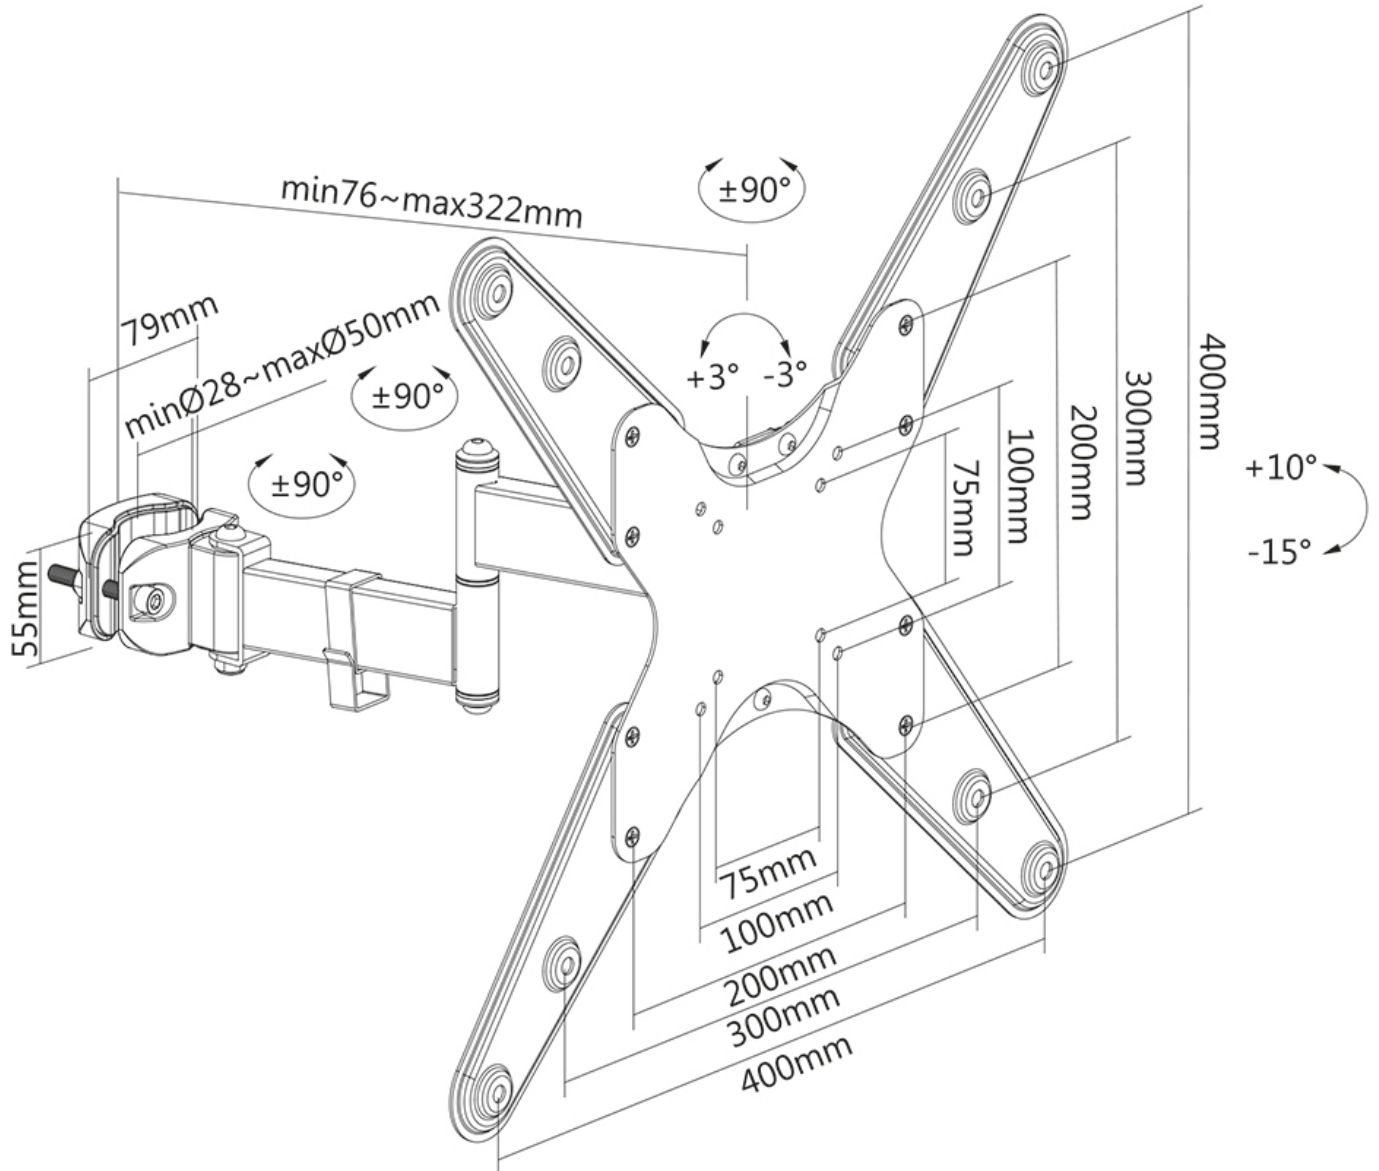

FL40-450BL14

NEOMOUNTS TV POLE MOUNT

Neomounts