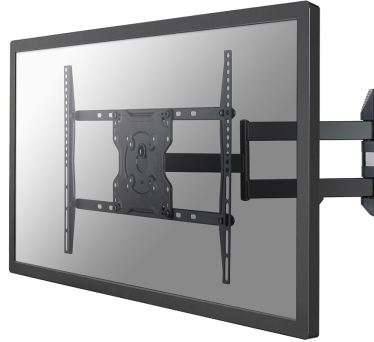

FPMA-W460BLACK

NEOMOUNTS TV WALL MOUNT

SPECIFICATIONS

GENERAL

Min. screen size*	42 inch
Max. screen size*	70 inch
Max. weight	40 kg (per screen)
Screens	1
VESA minimum	75x75 mm
VESA maximum	600x400 mm
Distance to wall	6-51 cm

FUNCTIONALITY

Type	Swivel
Tilt (degrees)	20°
Swivel (degrees)	180°
Rotate (degrees)	10°

INFORMATION

Color	Black
Main material	Steel
Warranty	5 year
EAN code	8717371449995

*Please note: The inch sizes stated are just an indication, combined with the weight and VESA sizes. The maximum weight and VESA size are absolute restrictions for the products and should not be exceeded.

Neomounts