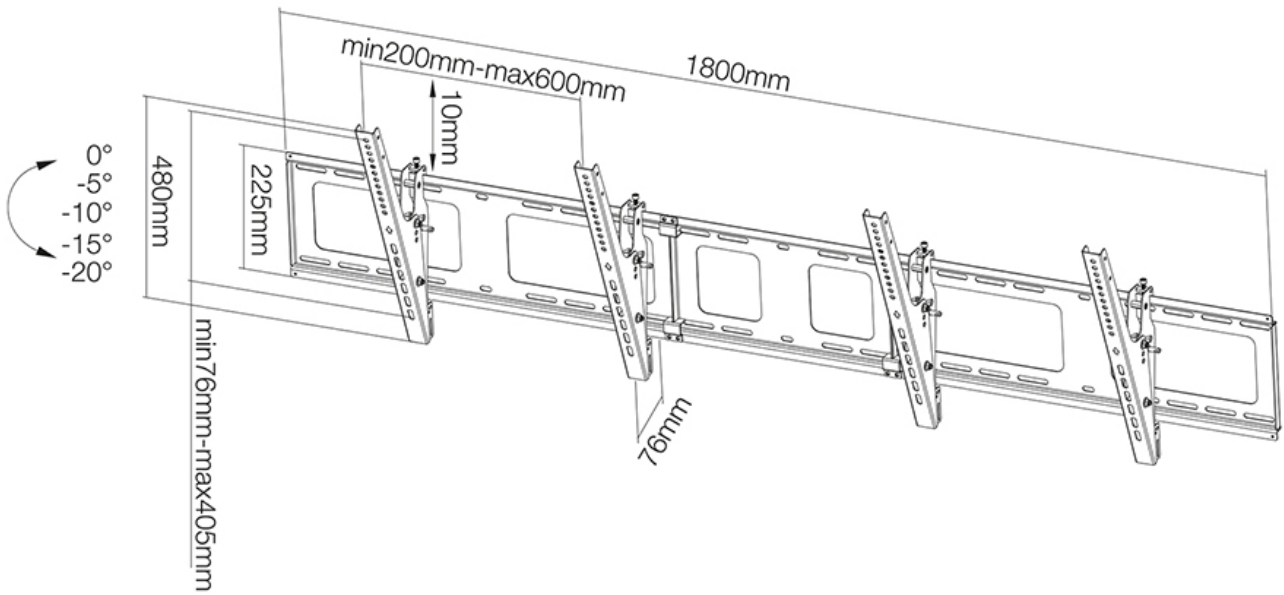

NS-WMB200BLACK

NEOMOUNTS MENU BOARD WALL MOUNT

Neomounts