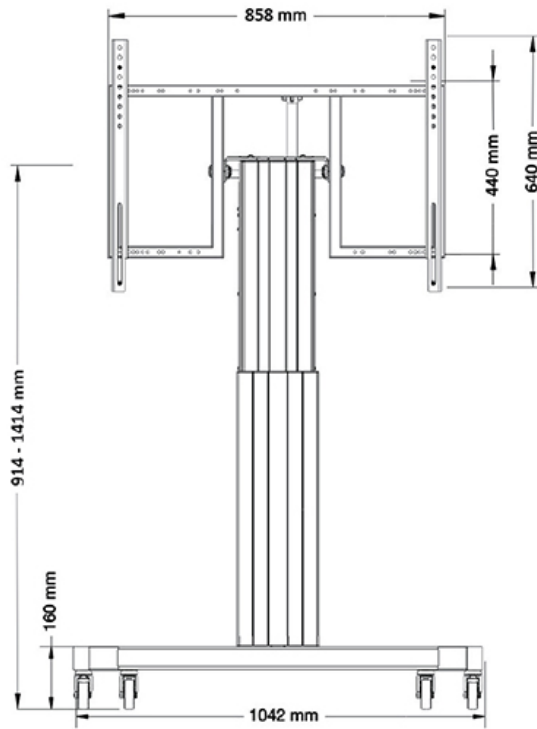

NEOMOUNTS MOTORISED FLOOR STAND

Neomounts