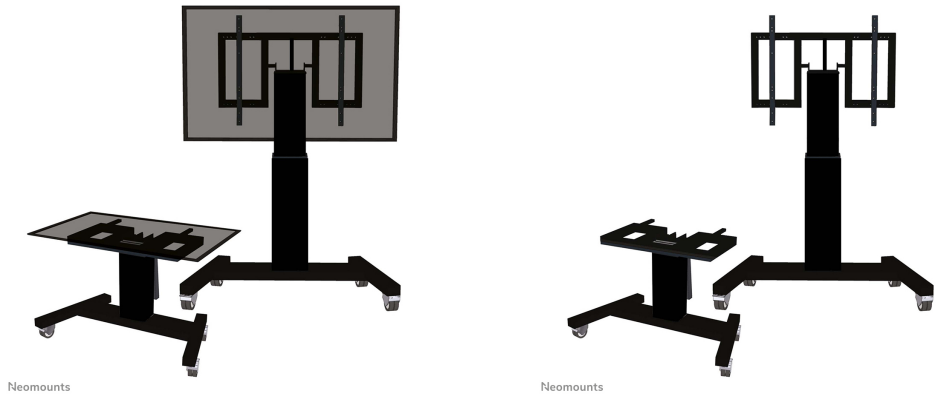

FUNCTIONALITY

Type	Tilt
Height adjustment	50 cm (91-141 cm)
Lockable	Not lockable
Tilt (degrees)	90°
Height	173 cm
Width	104 cm
Depth	80 cm
Adjustment type	Motorised

INFORMATION

Color	Black
Main material	Steel
Warranty	5 year
EAN code	8717371445973

Neomounts Mobile Motorised TV/LFD Trolley for 42"-100" screen, with tabletop tilt function, Height Adjustable - Black

Create the optimum viewing positioning for both standing and seated audiences with the Neomounts PLASMA-M2500TBBLACK motorised floor stand. The trolley is a perfect solution for classrooms, offices, meeting rooms and public areas.

The floor stand has a 90° tilt function that allows the (touch) screen to be used in table-top mode. The PLASMA-M2500TBBLACK is suited for 42-100" screens with a VESA hole pattern of 400x200 to 800x600 mm and has a maximum weight capacity of 150 kg. The cable management system ensures orderly routing of the cables at the back of the mount.

The mobile floor stand is automatically tiltable (90°) and height adjustable over a height of 50 cm with a remote control. From the floor to the center the height of the screen is variable from 91,4-141,4 cm. The trolley features four solid castor wheels, of which the two front wheels are equipped with a brake. Thanks to these high-quality wheels, the trolley can be easily moved over doorsteps and thresholds.