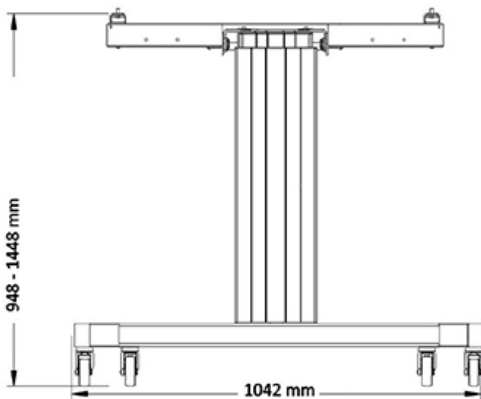

NEOMOUNTS MOTORISED FLOOR STAND

Neomounts