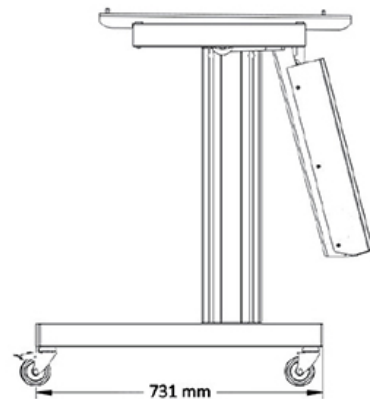

NEOMOUNTS MOTORISED FLOOR STAND

Neomounts