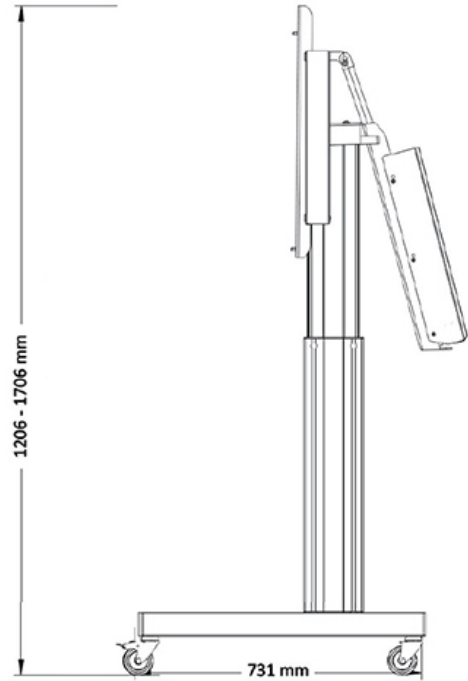

NEOMOUNTS MOTORISED FLOOR STAND

Neomounts