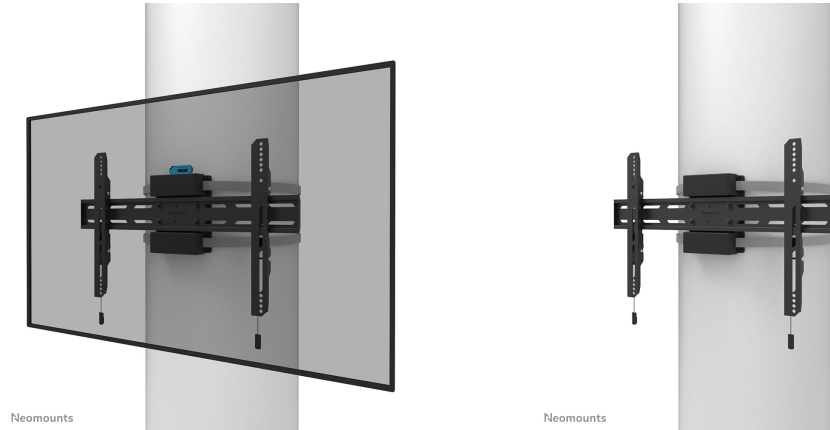

#### FUNCTIONALITY

Type	Fixed
Lockable	Lockable - Security screw included
Rotate (degrees)	+3°, -3°
Height	42,5 cm
Width	68,4 cm
Depth	6,7 cm
Adjustment type	Micro adjustment

### Neomounts WL30S-910BL16 fixed pillar mount for 40-75" screens - Black

The Neomounts WL30S-910BL16 is a fixed pillar mount for screens up to 75" with a maximum weight capacity of 50 kg. The mount is suitable for Ø25-100 cm cylinder, square and rectangular pillars. Individual bracket height and level adjustment are available for the perfect installation.

The WL30S-910BL16 has a depth of 6,7 cm and is suitable for screens that meet VESA hole pattern 200x100 to 600x400 mm. The pillar mount has a strap of 350 cm and can be locked if required with the anti-theft screw provided or with a padlock (not included).

The mount features a nifty magnetic pull & release system, that allows you to attach the TV in a wink of an eye and secure the TV in safe and solid manner. Afterwards, the pull & release straps can be easily hidden behind the screen by clicking the magnet to the mount. The ratchet clamp ensures easy installation, as well as the separate magnetic spirit level tool that is included.