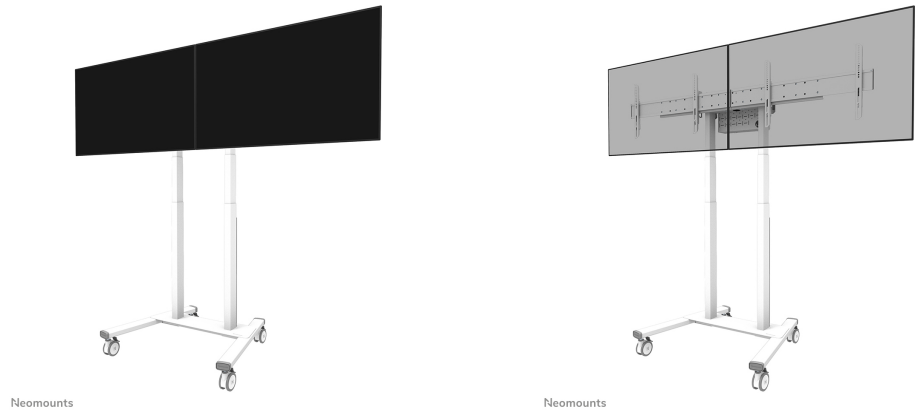

ADM-875WH2

SPECIFICATIONS

GENERAL

Min. screen size*	42 inch
Max. screen size*	65 inch
Max. weight	50 kg (per screen)
Screens	2
VESA minimum	100x100
VESA maximum	800x400

FUNCTIONALITY

Height adjustment	1 cm
Lockable	Lockable - Lock not included
Height	65 cm
Width	213 cm
Depth	5,9 cm
Adjustment type	Micro adjustment

INFORMATION

Color	White
Main material	Steel
Warranty	5 year
EAN code	8717371440725

*Please note: The inch sizes stated are just an indication, combined with the weight and VESA sizes. The maximum weight and VESA size are absolute restrictions for the products and should not be exceeded.

NEOMOUNTS DUAL SCREEN ADAPTER

Neomounts ADM-875WH2 dual screen adapter for FL55-875WH1 and WL55-875WH1 - White

The Neomounts ADM-875WH2 is a dual screen adapter optional for the FL55-875WH1 mobile floor stand and WL55-875WH1 wall stand. The adapter allows the installation of 2 screens from 42" up to 65" with a maximum weight of 40 kg per screen. The height adjustable brackets ensure perfect alignments of the screens. It is possible to lock these brackets, using a padlock (not included). It is also possible to install a XXL display up to VESA 2000x600 mm and max 80 kg.