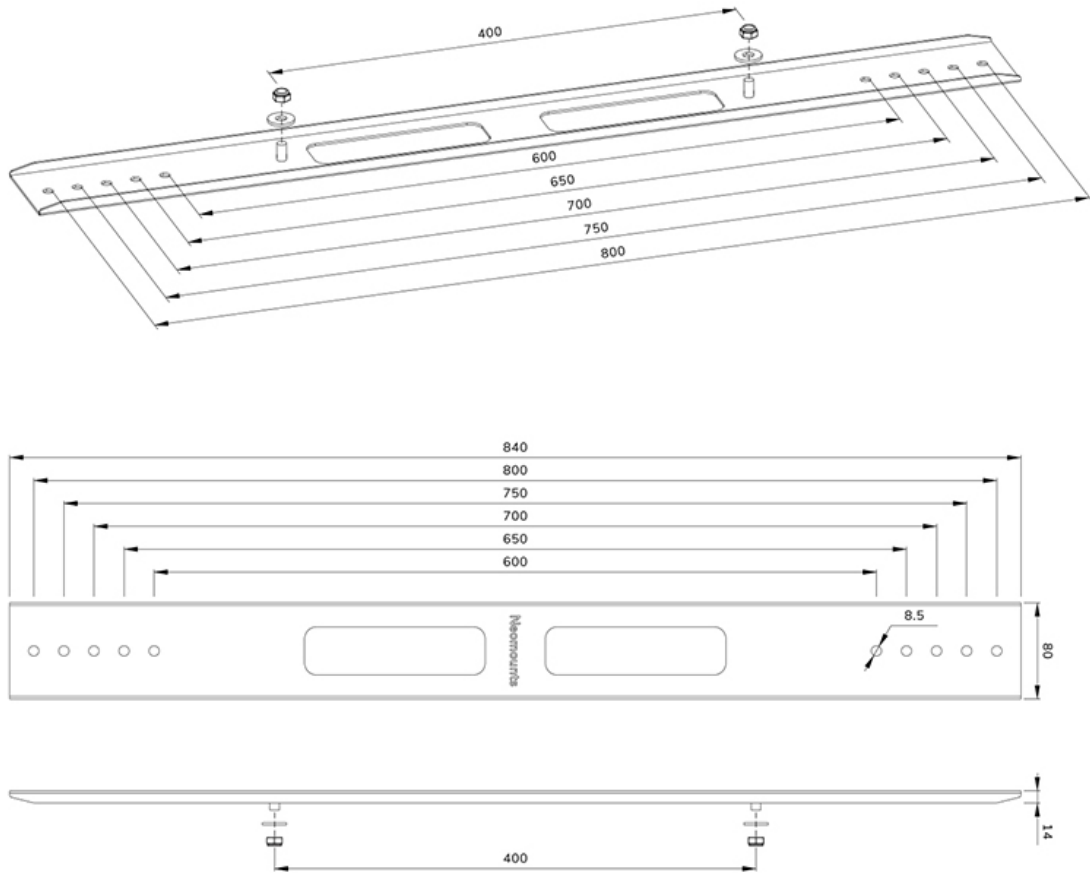

AWL-250BL18

SPECIFICATIONS

GENERAL

Max. weight	75 kg (per screen)
Screens	1
VESA minimum	600 mm
VESA maximum	800 mm

FUNCTIONALITY

Type	Tilt Swivel Fixed Full motion
------	--

Height	84 cm
Width	8 cm
Depth	1 cm

INFORMATION

Color	Black
Main material	Steel
Warranty	5 year
EAN code	8717371449605

*Please note: The inch sizes stated are just an indication, combined with the weight and VESA sizes. The maximum weight and VESA size are absolute restrictions for the products and should not be exceeded.

NEOMOUNTS VESA EXTENSION KIT

Neomounts AWL-250BL18 VESA extension kit - Black

The Neomounts AWL-250BL18 is a universally applicable VESA extension kit for mounts with a maximum weight capacity of 75 kg. With the extension kit, the VESA can be extended from 400 mm to 600, 700 or 800 mm. The kit is installed on top of the existing brackets of the mount and is usable for both landscape and portrait mounting.

AWL-250BL18

NEOMOUNTS VESA EXTENSION KIT

Neomounts

Measuring unit: mm