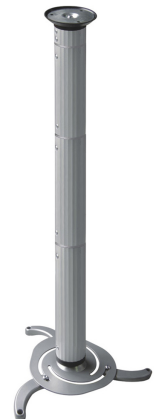

## BEAMER-C200

#### FUNCTIONALITY

Type	Tilt Swivel Full motion
Height adjustment	13-106 cm
Tilt (degrees)	+15°, -15°
Swivel (degrees)	360°
Adjustment type	Manual

## NEOMOUNTS PROJECTOR CEILING MOUNT

Neomounts

Neomounts

### Neomounts Universal Projector Ceiling Mount, Height Adjustable (13-106cm) - Silver

The Neomounts projector ceiling mount, model BEAMER-C200 is a universal tilt-, swivel and/or rotatable ceiling mount for projectors up to 15 kilograms. This mount is a great choice for an optimal viewing experience. This versatile, ready to install mount, offers the convenience of installation to the ceiling without the need of additional accessories.