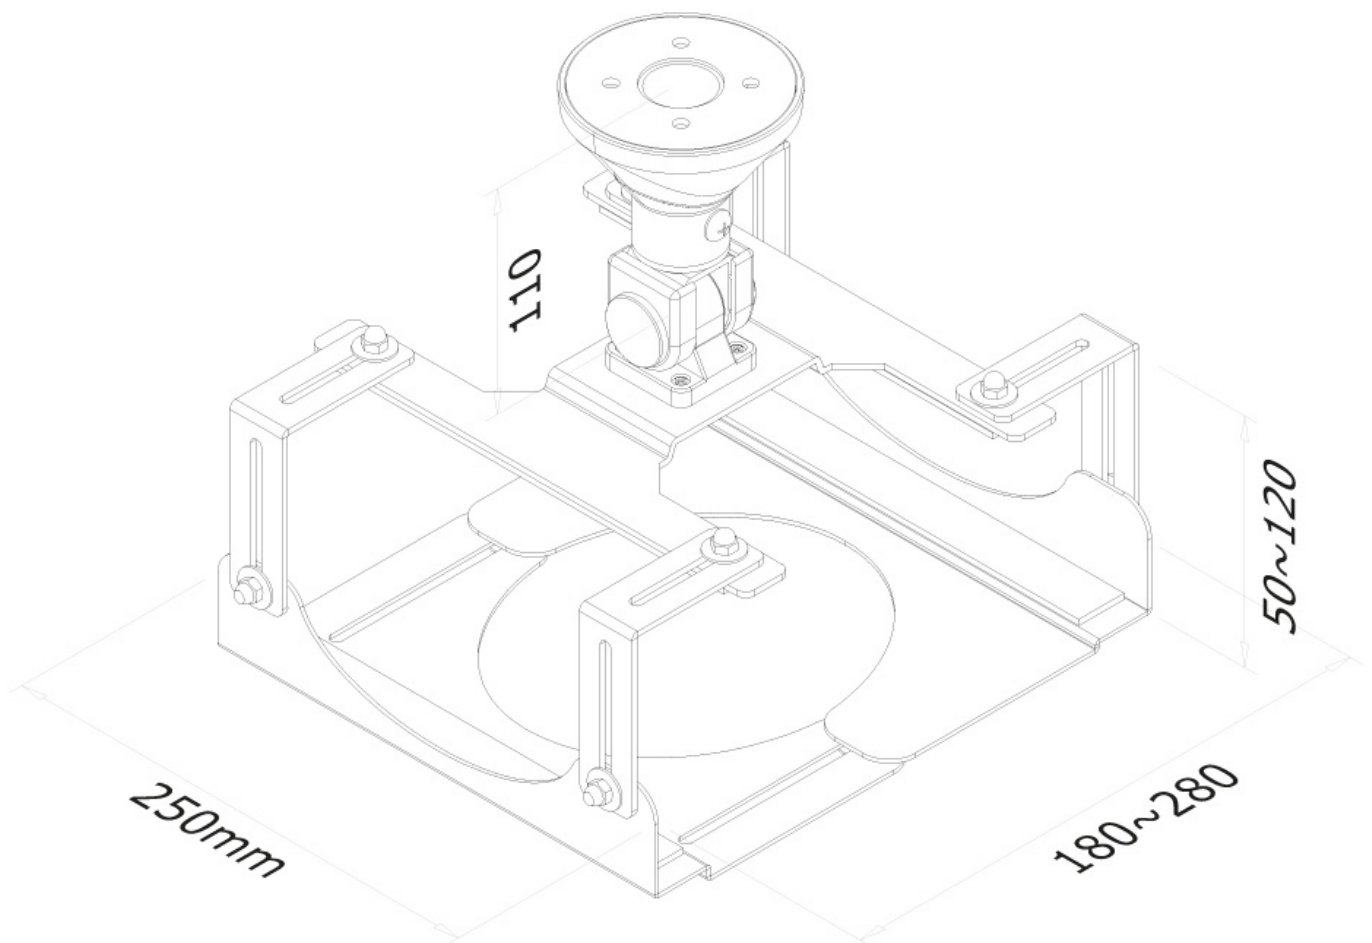

BEAMER-C300

NEOMOUNTS PROJECTOR CEILING MOUNT

Neomounts