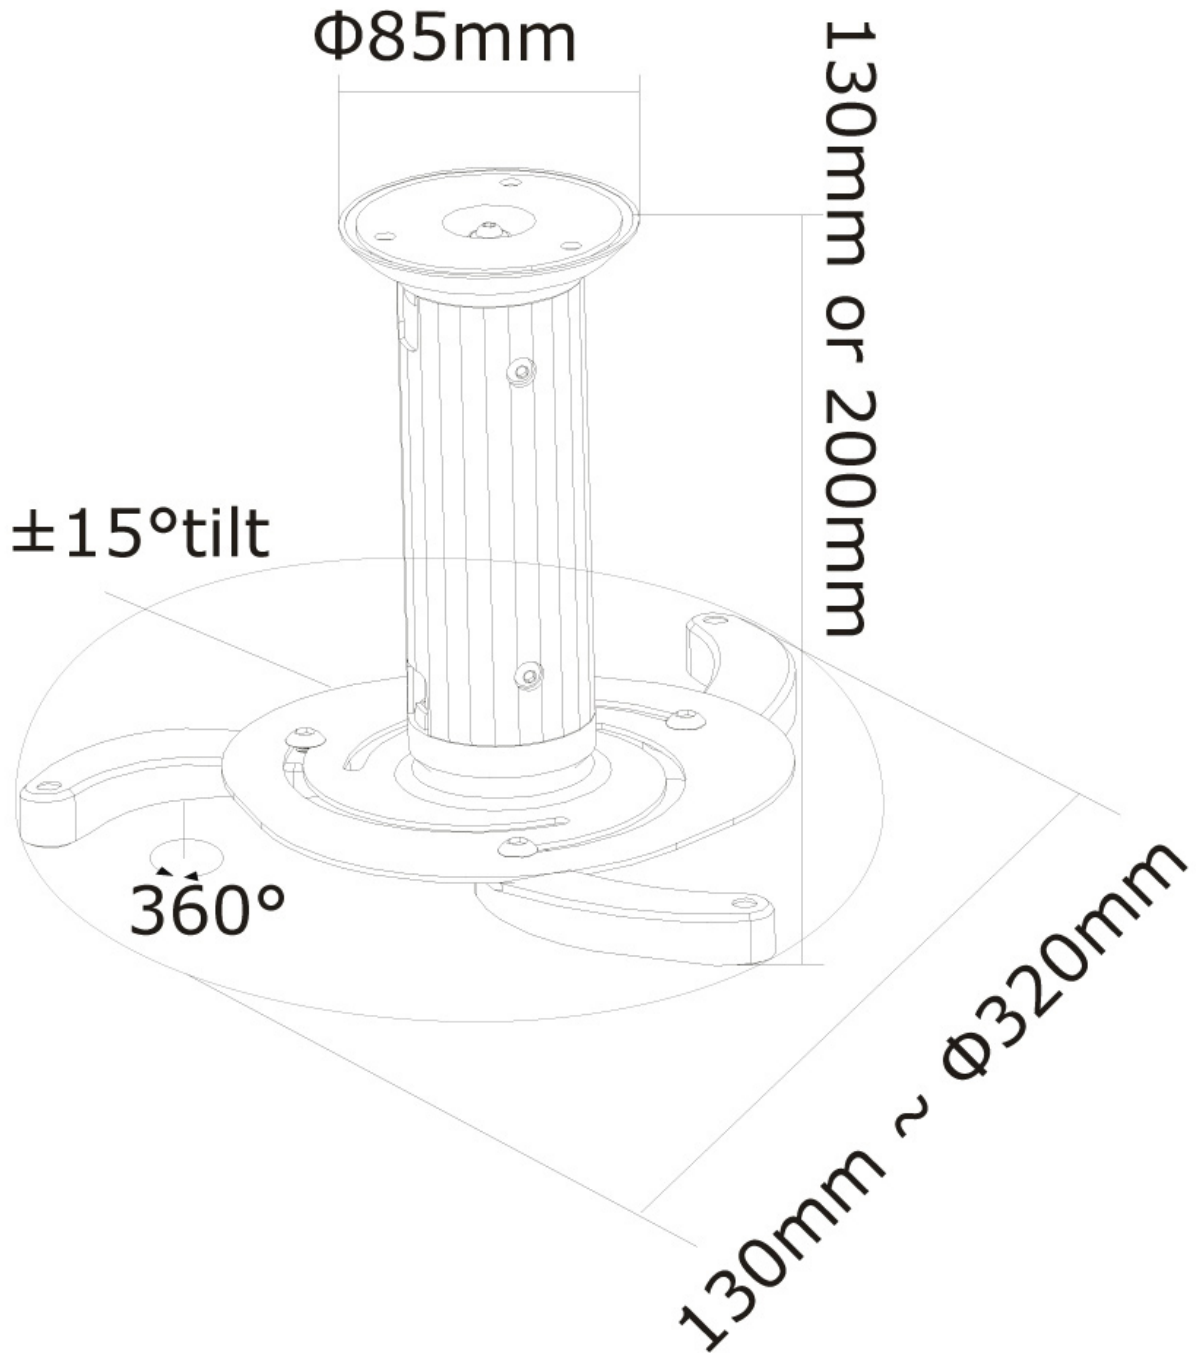

BEAMER-C80

NEOMOUNTS PROJECTOR CEILING MOUNT

Neomounts