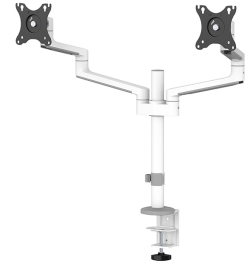

DS60-425WH2

NEOMOUNTS DESK MONITOR ARM

SPECIFICATIONS

GENERAL

Min. screen size*	17 inch
Max. screen size*	27 inch
Max. weight	8 kg (per screen)
Screens	2
VESA minimum	75x75 mm
VESA maximum	100x100 mm
Desk mount	Grommet Clamp
Distance to wall	12,8-46 cm

FUNCTIONALITY

Height adjustment	29,5-60,7 cm
Width adjustment	33,2 cm
Depth adjustment	6,6-39,8 cm
Lockable	Not lockable
Tilt (degrees)	+90°, -30°
Swivel (degrees)	+90°, -90°
Rotate (degrees)	360°
Height	76,3 cm
Width	88,8 cm
Depth	46 cm
Adjustment type	Manual

Neomounts

Neomounts

Neomounts DS60-425WH2 full motion desk monitor arm for 17-27" screens - White

The Neomounts DS60-425WH2 NEXT Lite is a full motion desk mount for two screens up to 27" with a maximum weight capacity of 8 kg per screen. The versatile tilt (120°), rotate (360°) and swivel (180°) technology allows you to adjust the mount to the optimal viewing angle for your screens. Additionally, the mount has manual height and depth adjustment to create the perfect working position.

Due to the short T-Rex® upper arm of the NEXT Lite, only minimal depth is required when placed near a wall or separation panel. This allows the screens to be positioned further away from the user which is better for the eyes and also leaves more space for good ergonomic working posture. The smart internal cable management system ensures orderly routing of the cables. The DS60-425WH2 is suitable for screens that meet VESA hole pattern 75x75 or 100x100 mm. Neomounts offers various optional VESA adapter plates for deviating hole patterns. The DS60-425WH2 is equipped with an Easy-release VESA system for easy installation and comes with both desk clamp and grommet.