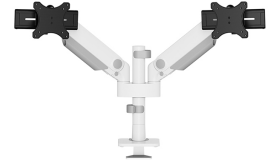

FUNCTIONALITY

Type	Full motion
Height adjustment	0-54,2 cm
Width adjustment	100,4 cm
Depth adjustment	12,1-45,5 cm
Tilt (degrees)	+70°, -70°
Swivel (degrees)	+90°, -90°
Rotate (degrees)	+90°, -90°
Height	59,2 cm
Width	112,9 cm
Depth	16,4 cm
Adjustment type	Gas spring

NEOMOUNTS DESK MONITOR ARM

Neomounts

Neomounts

Neomounts DS65S-950WH2 full motion desk monitor arm for 24-34" screens - White

The Neomounts DS65S-950WH2 NEXT One SL is your ultimate partner in maximizing productivity and enhancing your workspace. Crafted with precision and innovation, this one of a kind desk mount is designed to seamlessly accommodate two screens, offering unparalleled versatility.

The NEXT One SL is a full motion monitor arm designed for two flat or curved screens up to 34" and features sliding crossbars to ensure maximum dual screen versatility. Portrait, landscape, both simultaneously; anything is possible with the NEXT One SL. The DS65S-950WH2 has a maximum weight capacity up to 11 kg (curved 9 kg) per screen and is also suitable for curved ultra-wide displays. Thanks to the versatile tilt (140°), rotate (180°) and swivel (180°) technology, the mount can be positioned in any ergonomic position. The NEXT One SL features gas spring height adjustment (0-54,2 cm) and depth adjustment (12,1-45,5 cm) to create the perfect working position. Due to the dynamic arms, the position can be easily adjusted with just one hand.

The elegant black VESA plates of the NEXT One SL integrate stylishly with your screen and are suitable for screens that meet pattern 75x75 or 100x100 mm. For non-standard hole patterns, Neomounts has various VESA optional adapter plates available. The monitor arm is equipped with a Quick-release VESA system and comes with both a topfix clamp and grommet for quick and easy installation.