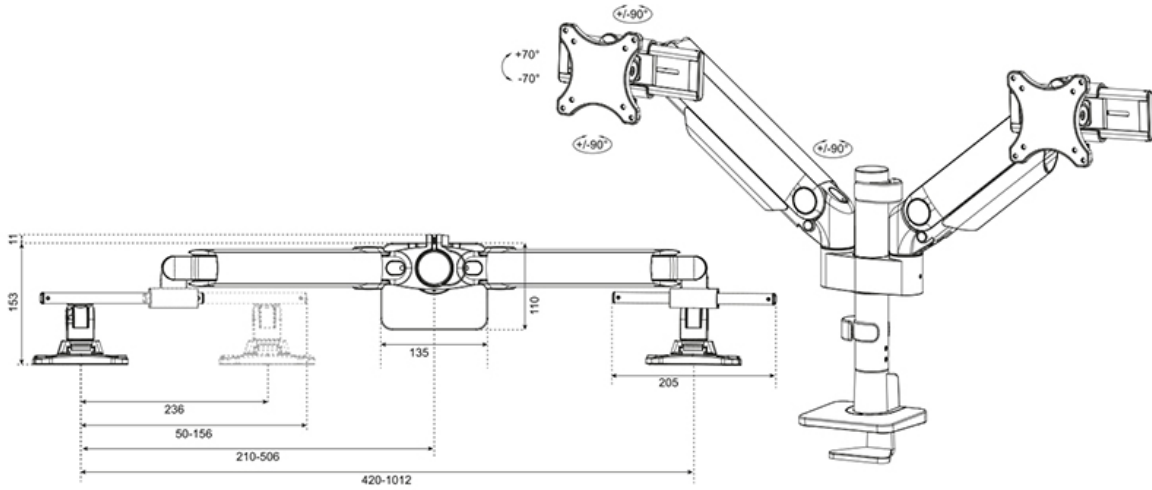

DS65S-950WH2

NEOMOUNTS DESK MONITOR ARM

Neomounts

Measuring unit: mm