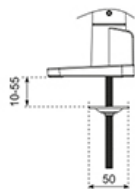

DS65S-950WH2

NEOMOUNTS DESK MONITOR ARM

Neomounts

Measuring unit: mm