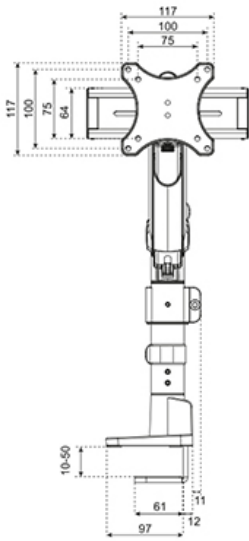

FUNCTIONALITY

Type	Full motion
Height adjustment	0-54,2 cm
Width adjustment	100,4 cm
Depth adjustment	12,1-45,5 cm
Tilt (degrees)	+70°, -70°
Swivel (degrees)	+90°, -90°
Rotate (degrees)	+90°, -90°
Height	59,2 cm
Width	112,9 cm
Depth	16,4 cm
Adjustment type	Gas spring

The NEXT One SL is a full motion monitor arm designed for two flat or curved screens up to 34" and features sliding crossbars to ensure maximum dual screen versatility. Portrait, landscape, both simultaneously; anything is possible with the NEXT One SL. The DS65S-950WH2 has a maximum weight capacity up to 11 kg (curved 9 kg) per screen and is also suitable for curved ultra-wide displays. Thanks to the versatile tilt (140°), rotate (180°) and swivel (180°) technology, the mount can be positioned in any ergonomic position. The NEXT One SL features gas spring height adjustment (0-54,2 cm) and depth adjustment (12,1-45,5 cm) to create the perfect working position. Due to the dynamic arms, the position can be easily adjusted with just one hand.

The DS65S-950WH2 includes the convenient 180°-stop mechanism, that prevents the mount from making contact with the wall or separation panel when installed near it. The smart cable management system ensures orderly routing of the cables and a clutter-free workspace.

DS65S-950WH2

NEOMOUNTS DESK MONITOR ARM

Neomounts

Measuring unit: mm