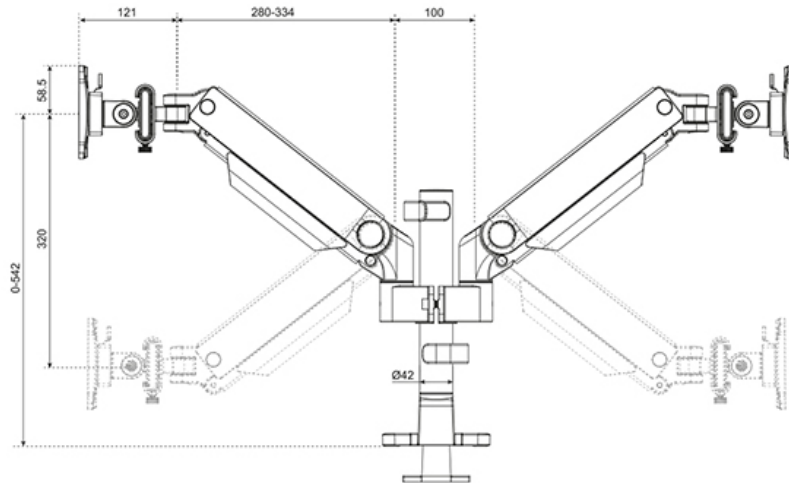

DS65S-950WH2

NEOMOUNTS DESK MONITOR ARM

Neomounts

Measuring unit: mm