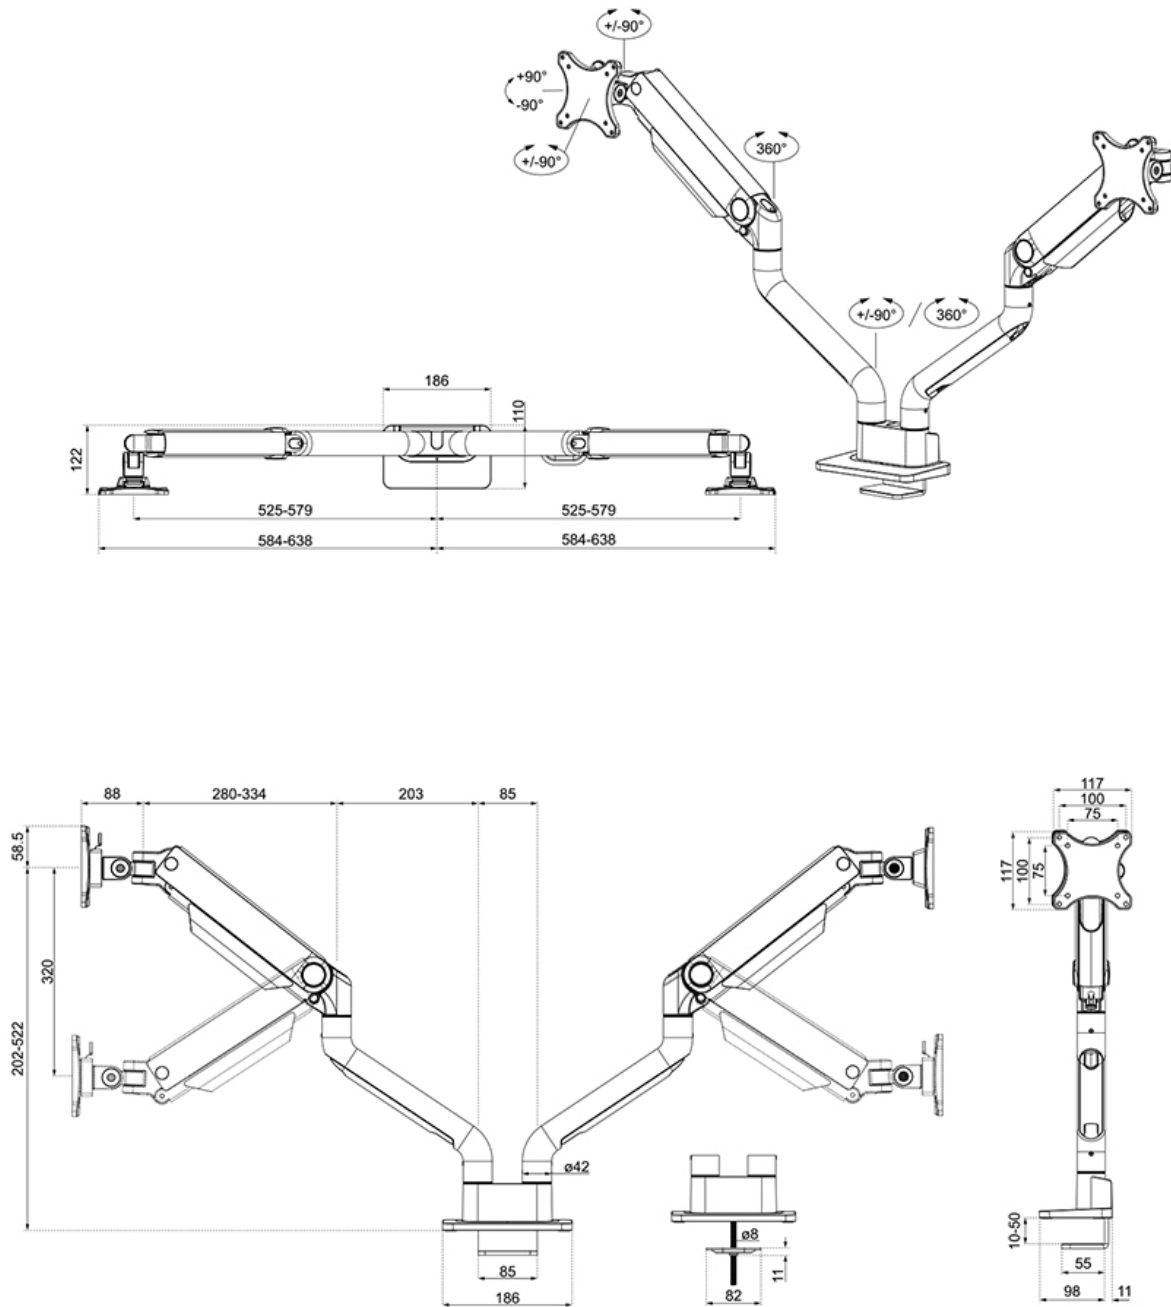

DS70S-950WH2

NEOMOUNTS DS70S-950WH2 MONITOR ARM

Neomounts