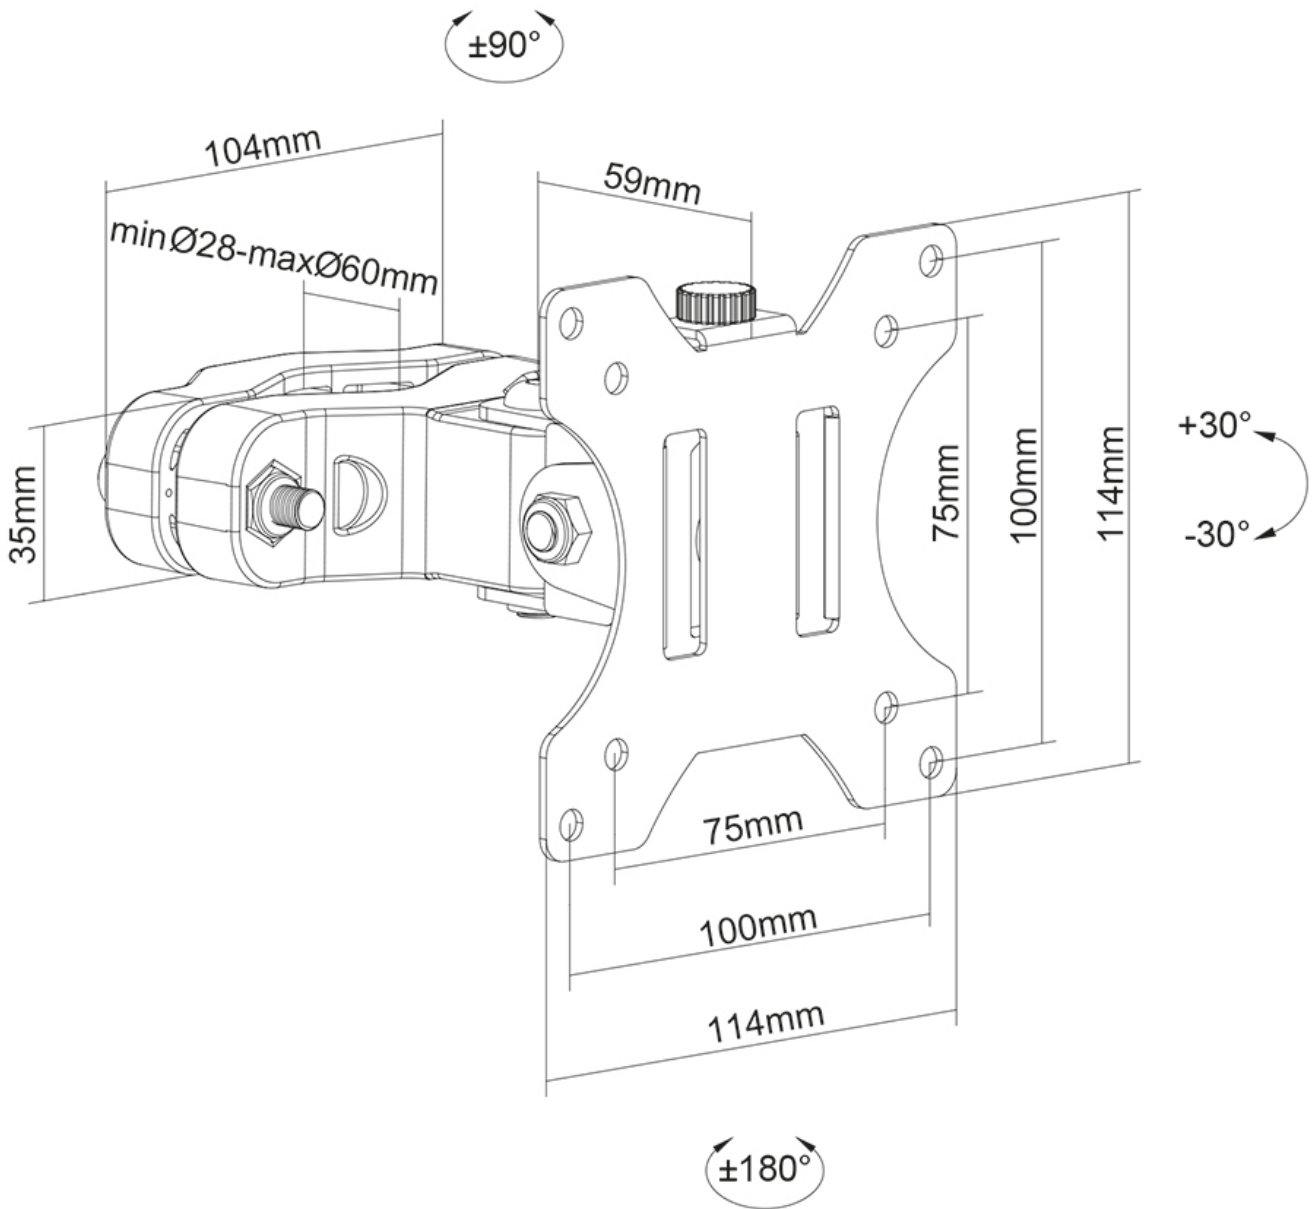

FL40-430BL11

NEOMOUNTS TV POLE MOUNT

Neomounts