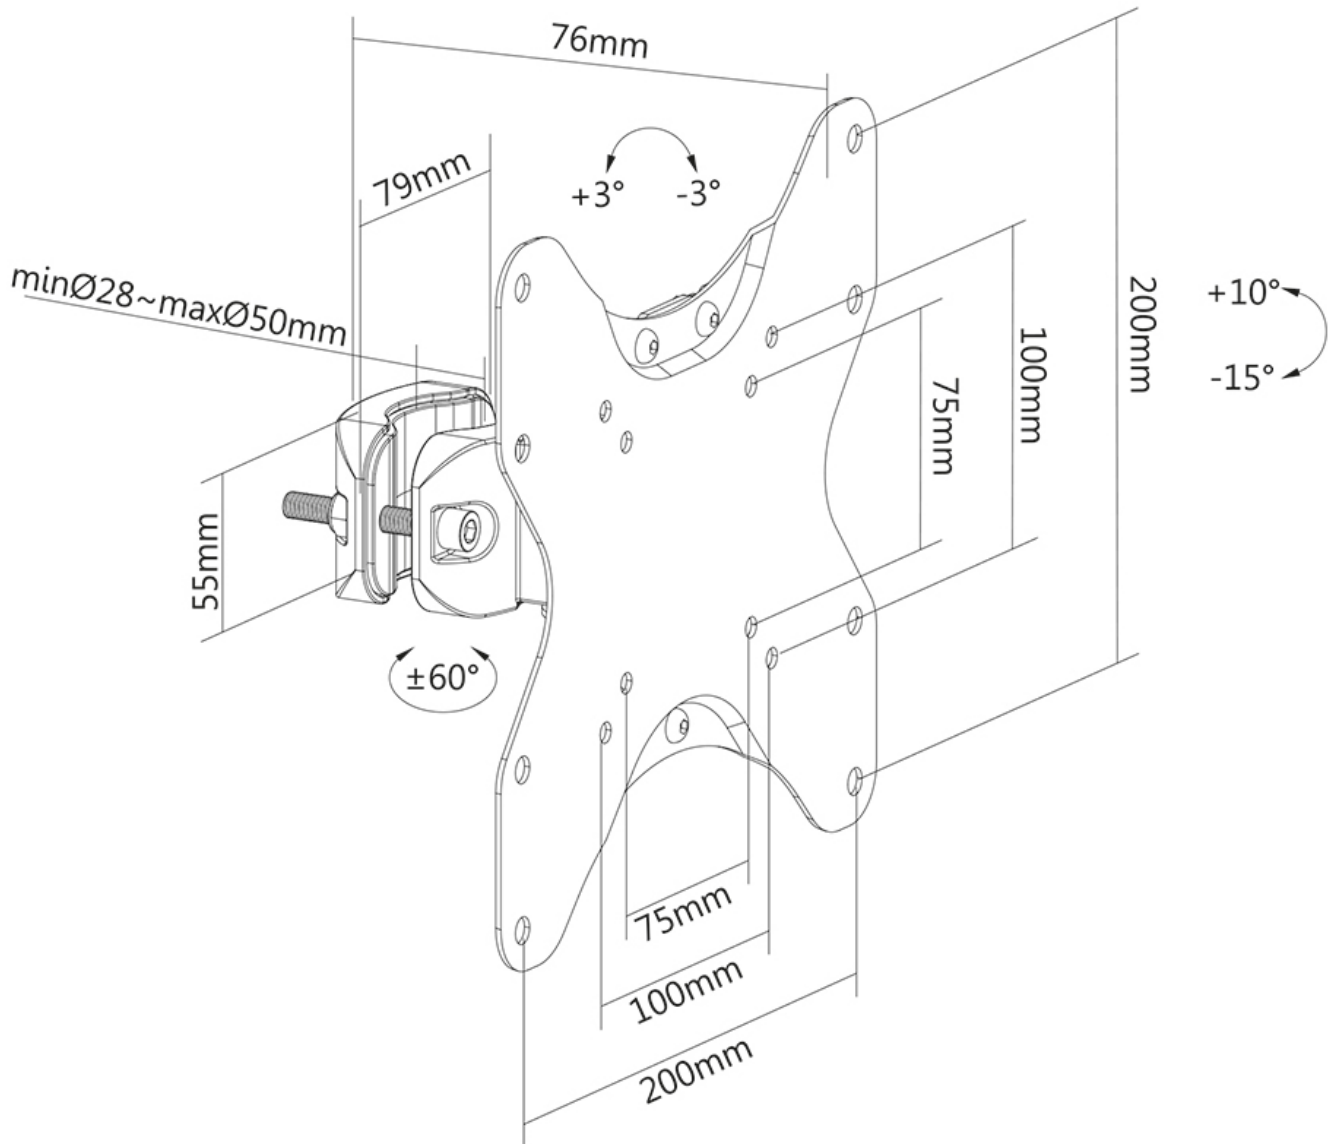

#### FUNCTIONALITY

Type	Tilt Rotate Swivel
Tilt (degrees)	+10°, -15°
Swivel (degrees)	120°
Height	22,6 cm
Width	22,6 cm
Depth	12,2 cm

### Neomounts FL40-430BL12 full motion TV pole mount (Ø28-50 mm) for 23-42" screens - Black

The Neomounts FL40-430BL12 is a full motion pole mount for flat screens up to 42" with a maximum weight capacity of 25 kg. The versatile tilt (25°) and swivel (120°) technology allows you to create the optimum viewing angle. The mount can be levelled for the perfect installation.

The FL40-430BL12 has a depth of 7,6 cm and is suitable for screens that meet VESA hole pattern 75x75 to 200x200 mm.

FL40-430BL12

NEOMOUNTS TV POLE MOUNT

Neomounts