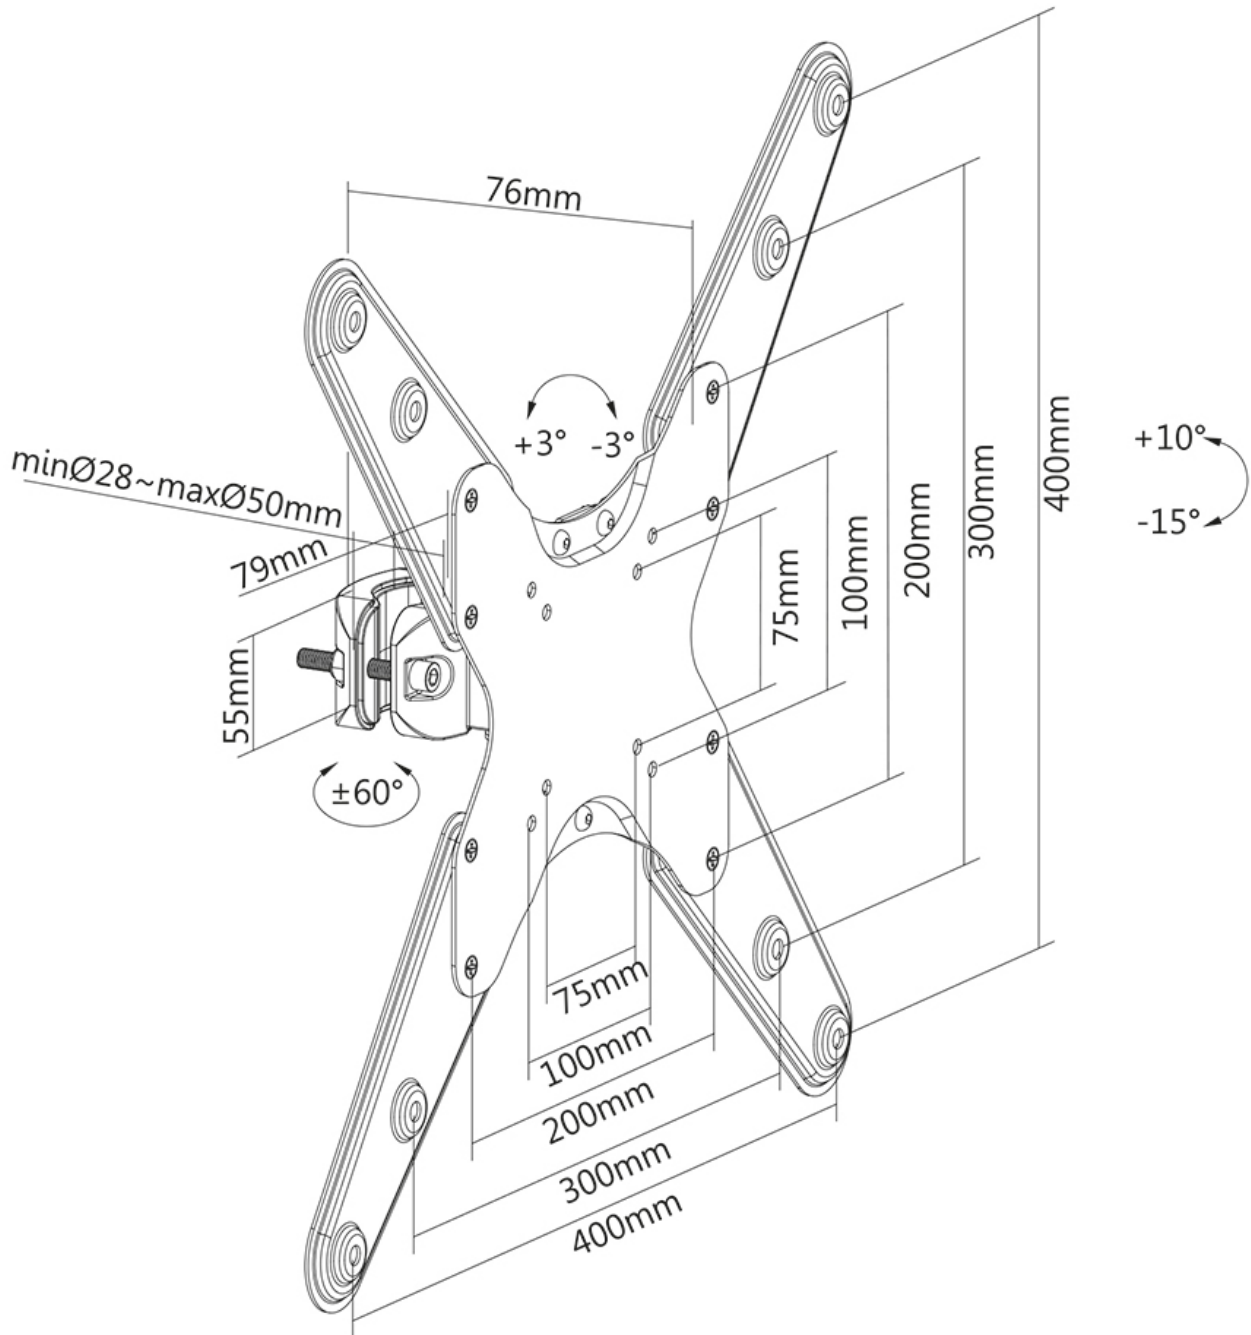

FUNCTIONALITY

Type	Tilt Rotate Swivel
Tilt (degrees)	+10°, -15°
Swivel (degrees)	120°
Height	45 cm
Width	45 cm
Depth	12,2 cm

INFORMATION

Color	Black
Main material	Steel
Warranty	5 year
EAN code	8717371449001

*Please note: The inch sizes stated are just an indication, combined with the weight and VESA sizes. The maximum weight and VESA size are absolute restrictions for the products and should not be exceeded.

Neomounts FL40-430BL14 full motion TV pole mount (Ø28-50 mm) for 32-55" screens - Black

The Neomounts FL40-430BL14 is a full motion pole mount for flat screens up to 55" with a maximum weight capacity of 25 kg. The versatile tilt (25°) and swivel (120°) technology allows you to create the optimum viewing angle. The mount can be levelled for the perfect installation.

The FL40-430BL14 has a depth of 7,6 cm and is suitable for screens that meet VESA hole pattern 75x75 to 400x400 mm.

FL40-430BL14

NEOMOUNTS TV POLE MOUNT

Neomounts