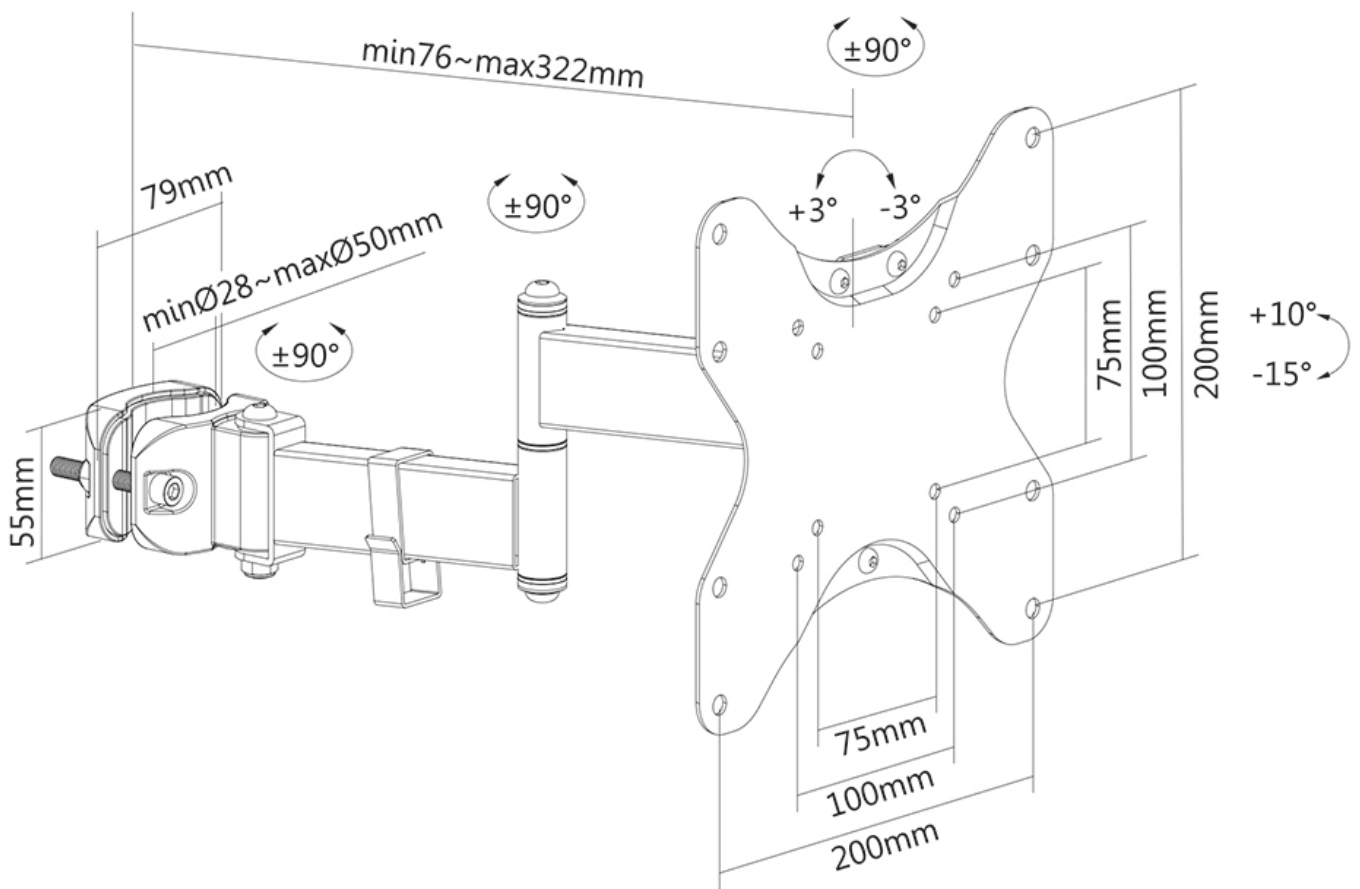

FL40-450BL12

NEOMOUNTS TV POLE MOUNT

Neomounts