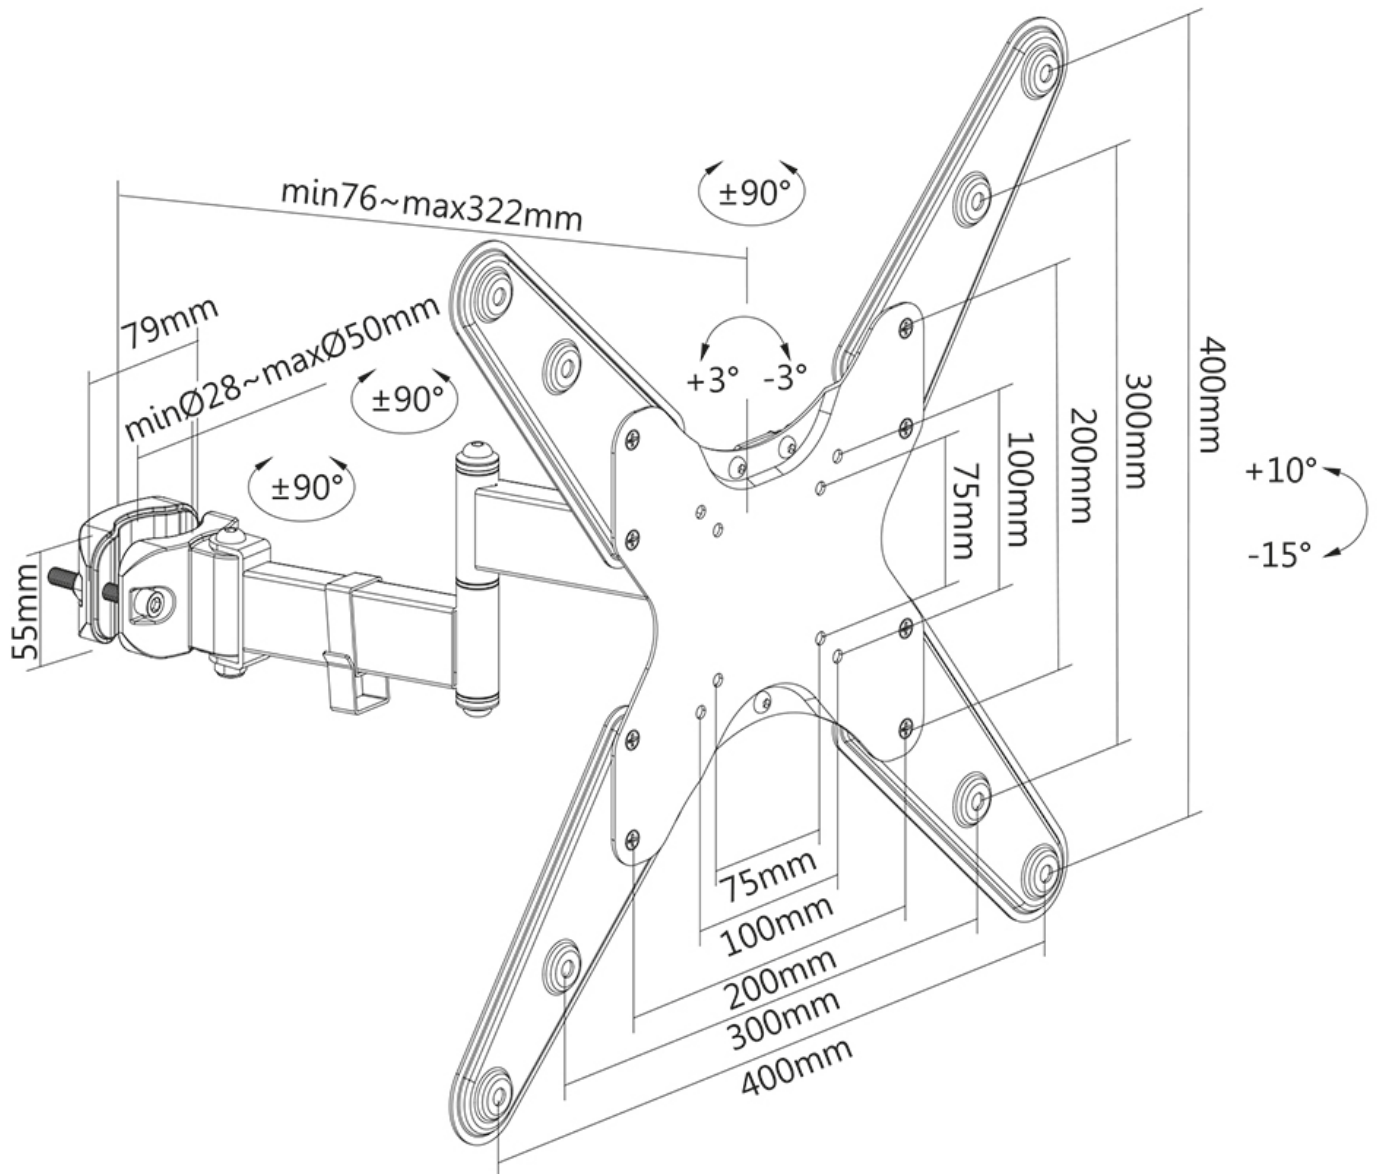

FL40-450BL14

NEOMOUNTS TV POLE MOUNT

Neomounts