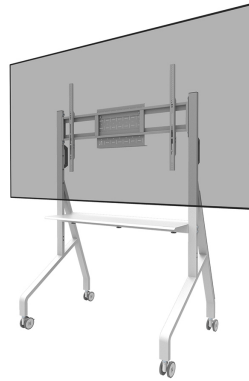

FL50-525WH1

NEOMOUNTS FL50-525WH1 TV TROLLEY 55-86"

SPECIFICATIONS

GENERAL

Min. screen size*	55 inch
Max. screen size*	86 inch
Max. weight	76 kg (per screen)
Screens	1
VESA minimum	100x100 mm
VESA maximum	900x600 mm

FUNCTIONALITY

Type	Fixed
Height adjustment	106-136 cm
Lockable	Lockable - Padlock not included
Height	150 cm
Width	110 cm
Depth	66 cm
Adjustment type	Manual

INFORMATION

Color	White
Main material	Steel
Warranty	5 year
Certification	TÜV
EAN code	8717371441203

*Please note: The inch sizes stated are just an indication, combined with the weight and VESA sizes. The maximum weight and VESA size are absolute restrictions for the products and should not be exceeded.

Neomounts MOVE Go FL50-525WH1 TV trolley - 55-86" - max 76 kg - manual h 106-136 cm - VESA 100x100-900x600 - incl. hardware shelf - lockable (excl. lock) - TÜV certified - Rapid Install-model - video bar kit optionally available - white

The Neomounts FL50-525WH1 MOVE Go is a mobile floor stand for flat screens up to 86" with a maximum weight capacity of 76 kg. Due to the sturdy design and the included touch screen stabilizers, the MOVE Go is a perfect solution for touch screens. The floor stand is manually adjustable in 4 preset height positions, ranging from 106 to 136 cm.

The Neomounts MOVE Go is packed partially pre-assembled and installation can be done within just minutes. The trolley features practical handles and four solid 7,5 cm double locking caster wheels that allow you to move and use the floor stand wherever you like. Due to the large caster wheels, thresholds or carpets are no challenge to the FL50-525WH1. A multimedia shelf (front and back mountable) with a maximum weight capacity of 10 kg and an AV hardware rack is included and optional for installation. The screen on the trolley can be secured by locking the brackets using a padlock (not included).