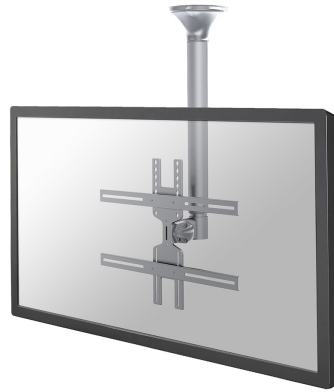

FUNCTIONALITY

Type	Tilt Swivel Full motion
Height adjustment	64-104 cm
Depth adjustment	8 cm
Tilt (degrees)	25°
Swivel (degrees)	60°
Adjustment type	Manual

INFORMATION

Color	Silver
Main material	Steel
Warranty	5 year
EAN code	8717371442712

Neomounts

Neomounts

Neomounts TV/Monitor Ceiling Mount for 32"-60" Screen, Height Adjustable - Silver

The Neomounts ceiling mount, model FPMA-C400SILVER is a tilt- and swivel ceiling mount for flat screens up to 60". This mount is a great choice for space saving placement or when wall mounting and floor placement is not an option.

Neomounts versatile tilt (25°) and swivel (60°) technology allows the mount to change to any viewing angle to fully benefit from the capabilities of the flat screen. The support is easily height adjustable from 64 to 104 centimetres. An innovative cable management conceals and routes cables from ceiling to TV. Hide your cables in the column to keep it nice and tidy.

Neomounts FPMA-C400SILVER has two pivot points and is suitable for screens up to 60" (152 cm). The weight capacity of this product is 35 kg. The ceiling mount is suitable for screens that meet VESA hole pattern 200x200 to 600x400mm.