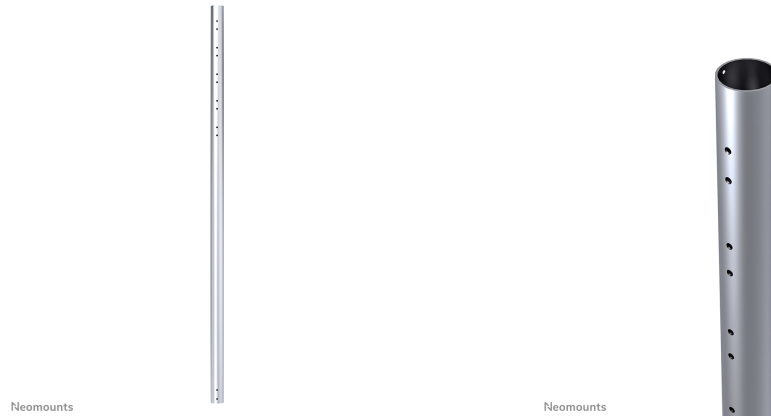

FPMA-CP150

NEOMOUNTS EXTENSION POLE CEILING

SPECIFICATIONS

GENERAL

Min. weight	0 kg (per screen)
Max. weight	50 kg (per screen)
Screens	1

FUNCTIONALITY

Type	Fixed
Height adjustment	150 cm
Adjustment type	Manual

INFORMATION

Color	Silver
Main material	Steel
Warranty	5 year
EAN code	8717371441937

*Please note: The inch sizes stated are just an indication, combined with the weight and VESA sizes. The maximum weight and VESA size are absolute restrictions for the products and should not be exceeded.

Neomounts 150 cm extension pole for FPMA-C200/C400SILVER/PLASMA-C100/PLASMA-M1200 - Silver

This Neomounts flatscreen mount pole, model FPMA-CP150, allows you to stretch the distance from the flat screen to the ceiling with 204 centimetres. Ideal with the use of high ceilings.

This pole replaces the original pole which comes with the mount. The diameter is 5 cm. The extension tube is equipped with cable management. Hide your cables in the column to keep it nice and tidy.

Different models and lengths poles available to suit following flat screen mounts: FPMA-C200BLACK, FPMA-C200D, FPMA-C400BLACK, PLASMA-C100BLACK & PLASMA-C100D. Model PLASMA-C100BLACK & PLASMA-C100D need two poles!