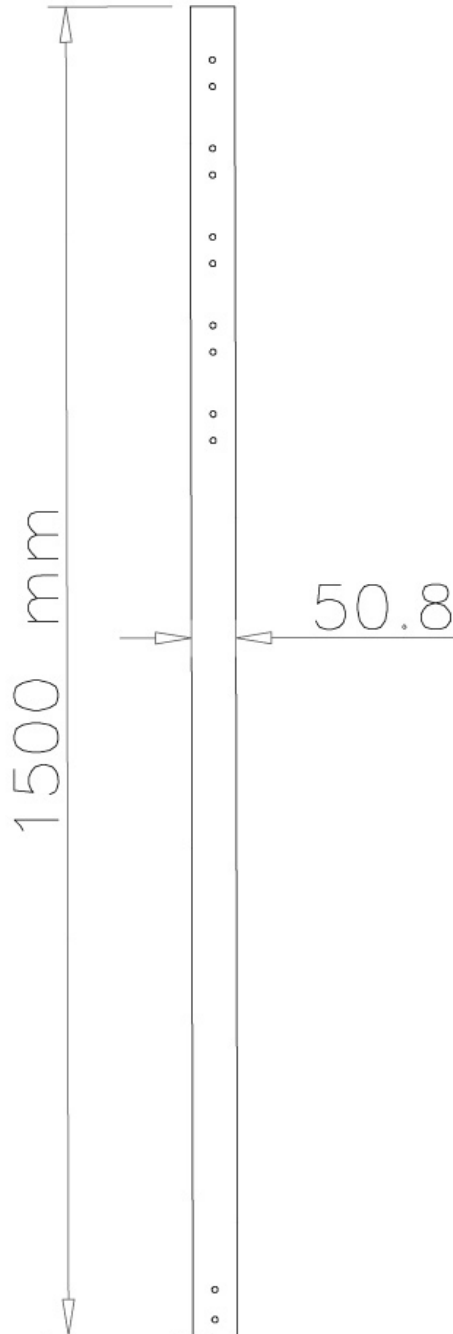

FPMA-CP150

NEOMOUNTS EXTENSION POLE CEILING

Neomounts

Measuring unit: mm