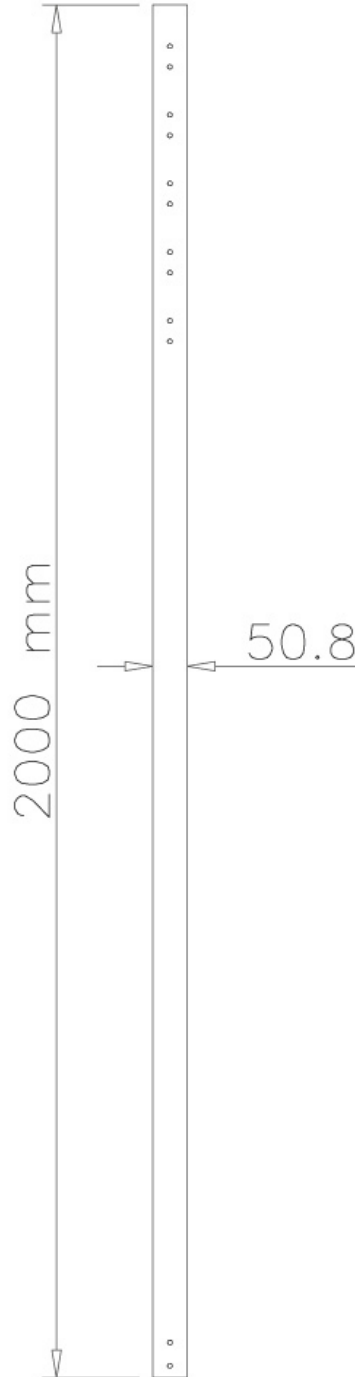

FPMA-CP200

NEOMOUNTS EXTENSION POLE CEILING

Neomounts

Measuring unit: mm