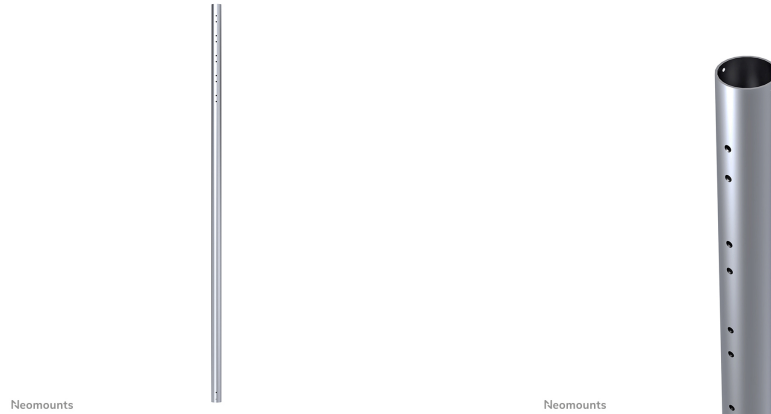

#### FUNCTIONALITY

Type	Fixed
Height adjustment	200 cm
Adjustment type	Manual

### Neomounts 200 cm extension pole for

### FPMA-C200/C400SILVER/PLASMA-C100/PLASMA-M1200 (x2) - Silver

This Neomounts flatscreen mount pole, model FPMA-CP200, allows you to stretch the distance from the flat screen to the ceiling with 254 centimetres. Ideal with the use of high ceilings.

This pole replaces the original pole which comes with the mount. The diameter is 5 cm. The extension tube is equipped with cable management. Hide your cables in the column to keep it nice and tidy.

Different models and lengths poles available to suit following flat screen mounts: FPMA-C200BLACK, FPMA-C200D, FPMA-C400BLACK, PLASMA-C100BLACK & PLASMA-C100D. Model PLASMA-C100BLACK & PLASMA-C100D need two poles!