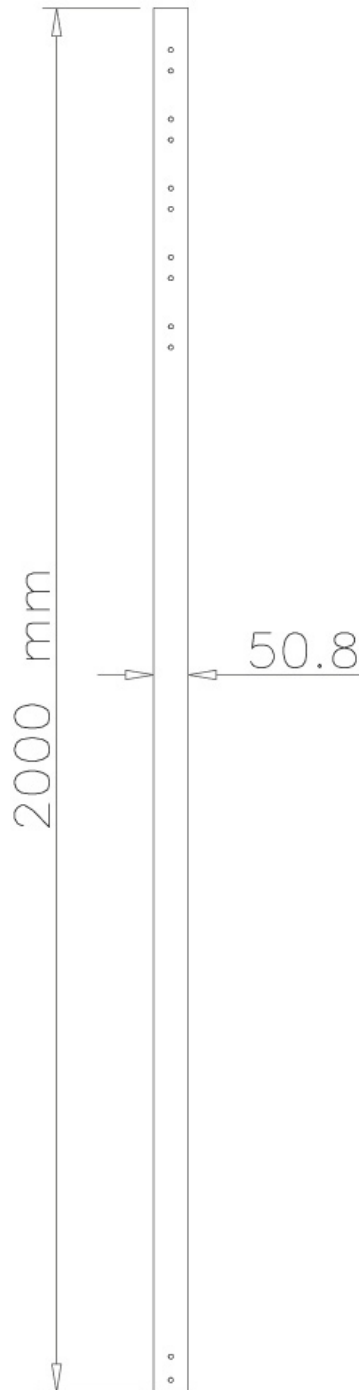

FPMA-CP200BLACK

NEOMOUNTS EXTENSION POLE CEILING

Neomounts

Measuring unit: mm