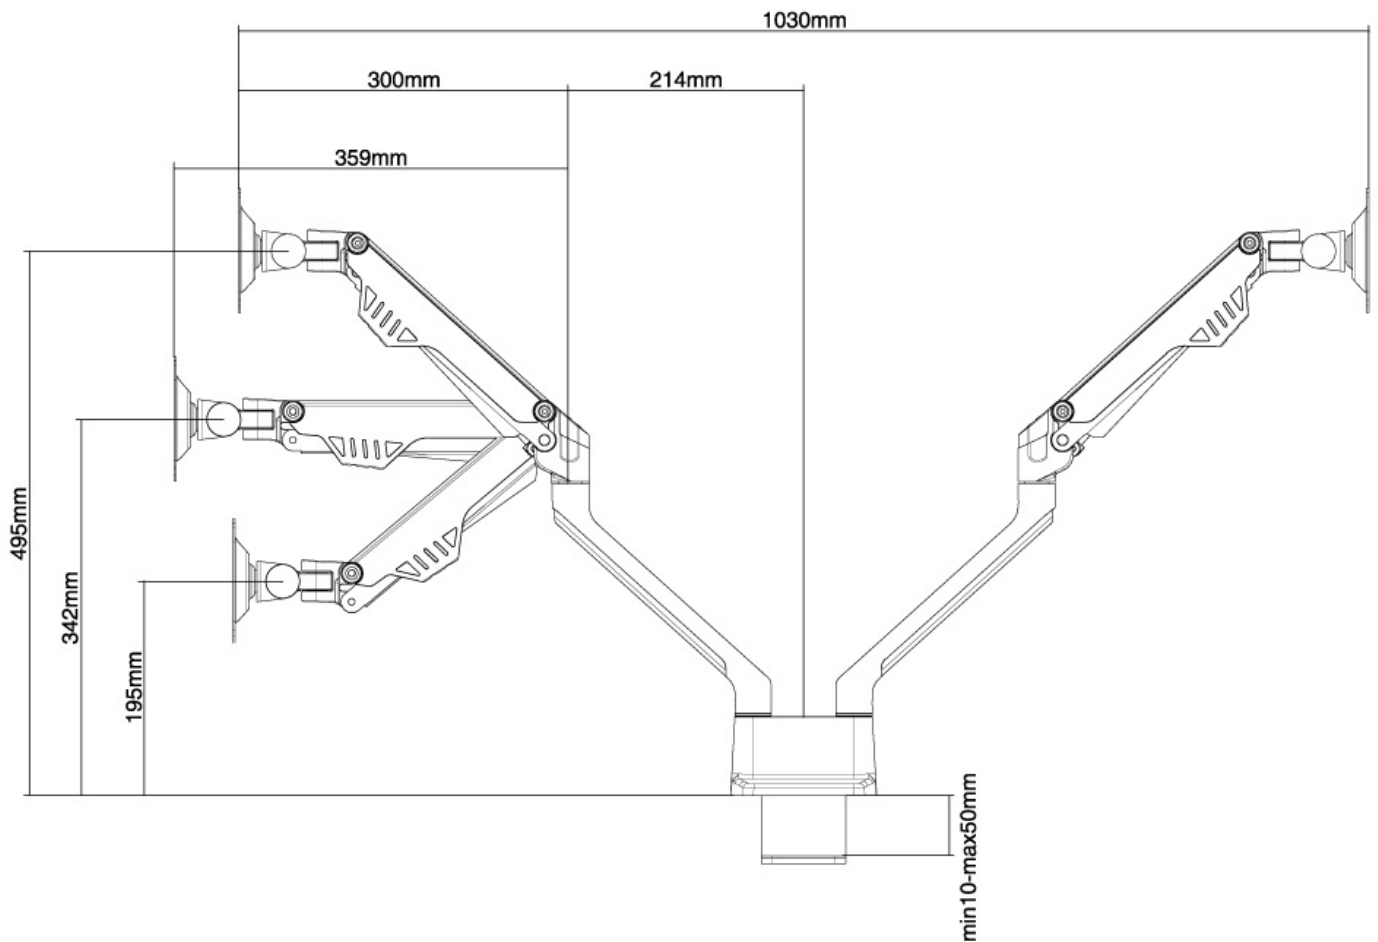

FPMA-D750DWHITE

NEOMOUNTS DESK MONITOR ARM

Neomounts