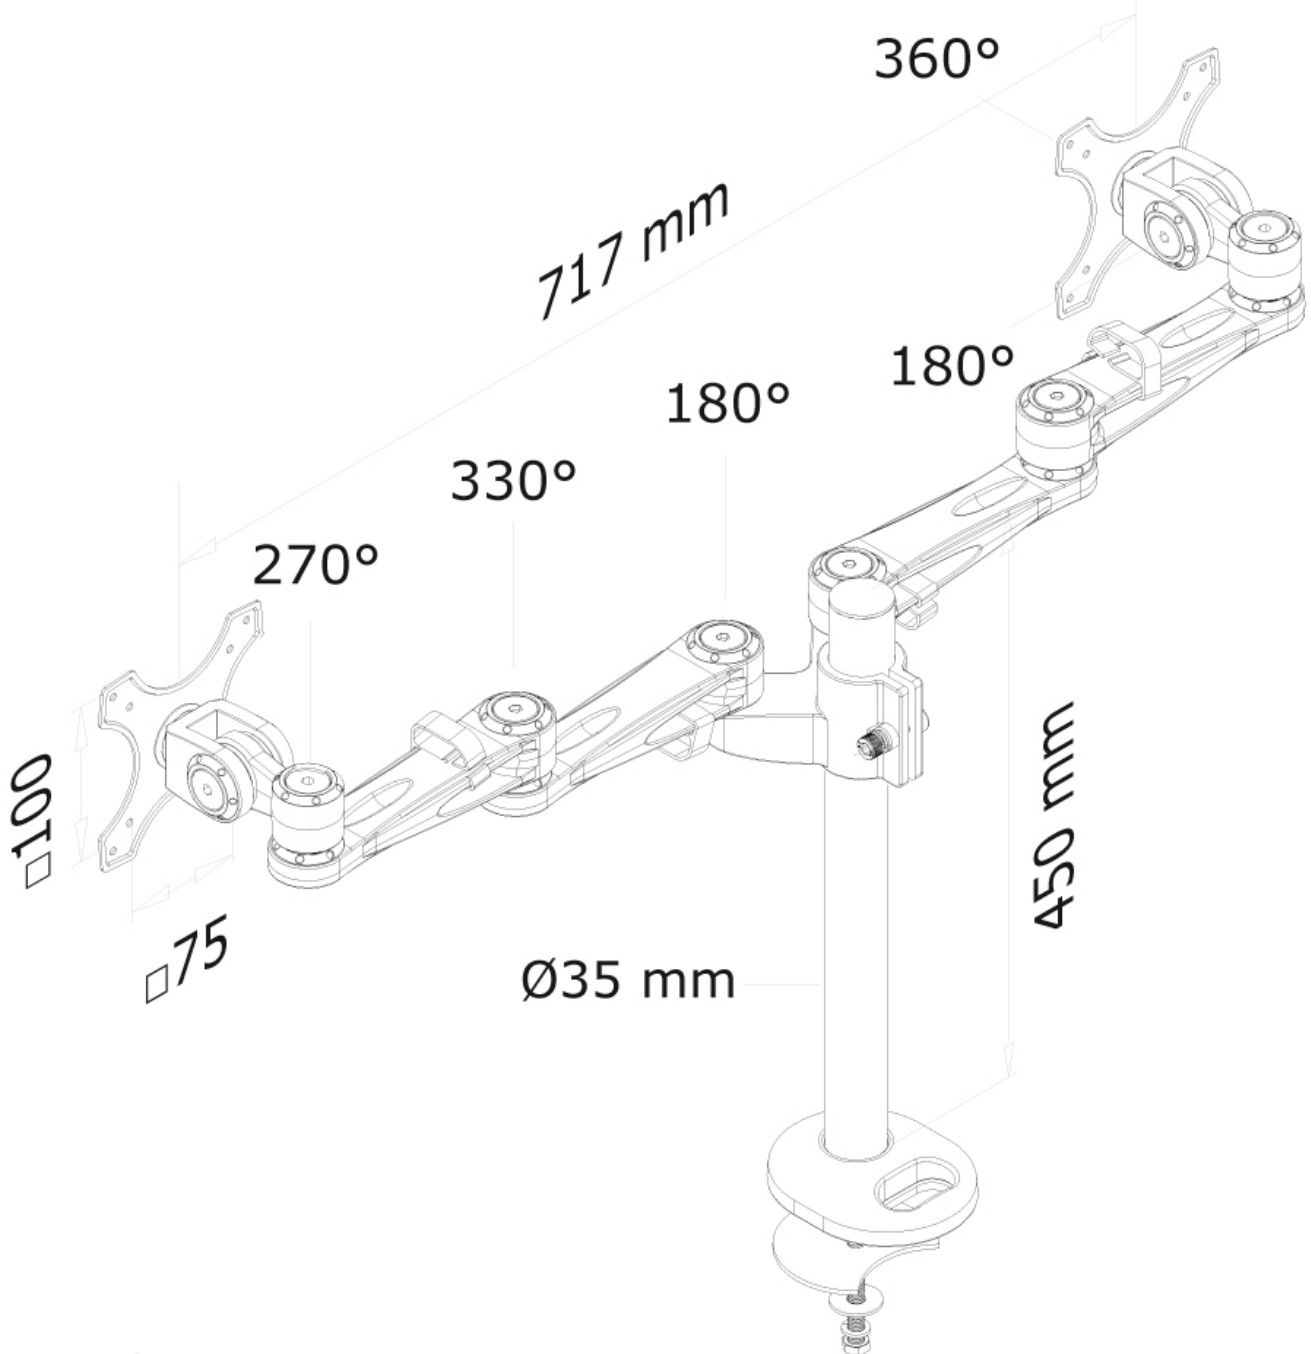

FPMA-D935DG

NEOMOUNTS DESK MONITOR ARM

Neomounts