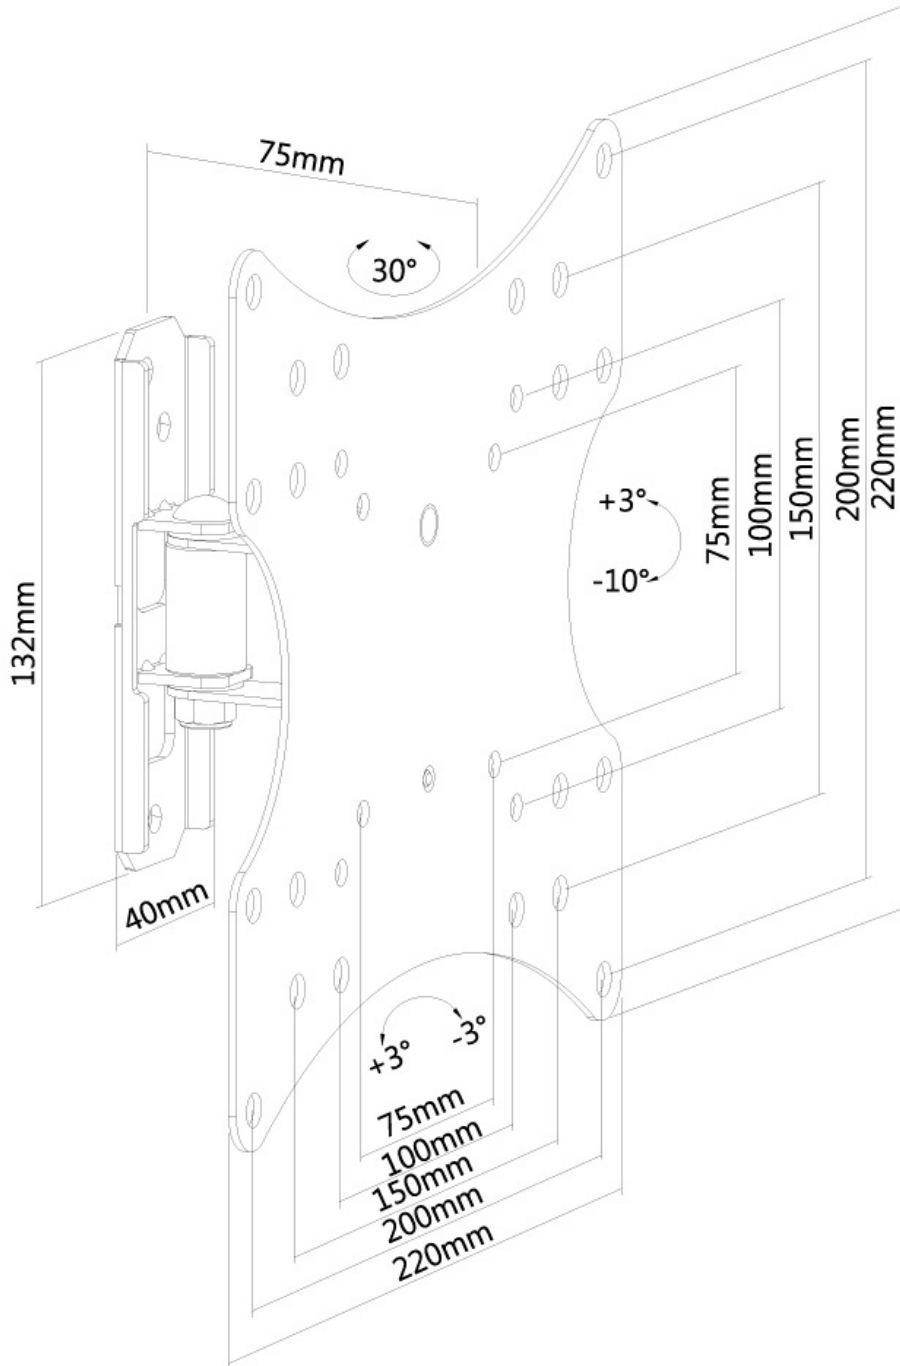

FPMA-W115

NEOMOUNTS TV WALL MOUNT

Neomounts