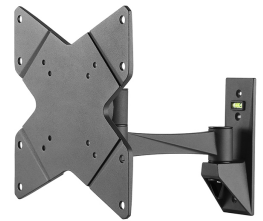

FUNCTIONALITY

Type	Tilt Rotate Swivel Full motion
Tilt (degrees)	30°
Swivel (degrees)	180°
Rotate (degrees)	360°
Adjustment type	None

INFORMATION

Color	Black
Main material	Aluminium
Warranty	5 year
EAN code	8717371443115

Neomounts

Neomounts

Neomounts TV/Monitor Wall Mount (2 pivots & tiltable) for 10"-40" Screen - Black

The Neomounts wall mount, model FPMA-W825 is a tilt-, swivel and rotatable wall mount for flat screens up to 40" (102 cm). This mount is a great choice when you want the ultimate viewing flexibility with your flat screen. Effortless pull the display out from the wall, position it in almost any direction, turn it around corners and then smoothly return it to the wall when finished.

Neomounts' tilt (30°), rotate (360°) and swivel (180°) technology allows the mount to change to any viewing angle to fully benefit from the capabilities of the flat screen. The mount is easily depth adjustable from 9 to 26 centimetres. Cable management conceals and routes cables from mount to flat screen. Hide your cables to keep living room, bedroom or home cinema installation nice and tidy.

Neomounts FPMA-W825 has two pivot points and is suitable for screens up to 40" (102 cm). The weight capacity of this product is 20 kg each screen. The wall mount is suitable for screens that meet VESA hole pattern 75x75 to 200x200mm. Different hole patterns can be covered using Neomounts VESA adapter plates.