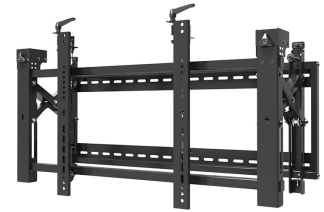

FUNCTIONALITY

Type	Fixed
Lockable	Lockable - Padlock not included
Adjustment type	Micro adjustment
Video wall adjustment	Push to pop-out

INFORMATION

Color	Black
Main material	Steel
Warranty	5 year
EAN code	8717371445522

Neomounts

Neomounts

Neomounts Video Wall Monitor Wall Mount for 32"-75" Screen - Black

The Neomounts wall mount, model LED-VW2000BLACK is a fixed wall mount for flat screens up to 75" (191 cm). This mount is a great choice when you want the ultimate viewing flexibility with your flat screen. Depth of this mount is 14 to 30 centimetres. This wall mount is specially made to be used in video walls. The screen easily can be pulled out.

Neomounts LED-VW2000BLACK is suitable for flat screens up to 75" (191 cm). The weight capacity of this product is 70 kg each screen. The wall mount is suitable for screens that meet VESA hole pattern 200x200 to 600x400mm.

Create a clean design videowall presentation with the Neomounts LED-VW2000BLACK videowall mount solution!

- Pop-out Video Wall Mount
- Pop-out function allows quick release for access
- Lateral shift brackets enable fast alignment
- Micro-adjustment at 8 points for seamless display alignment and level
- Lock and unlock switch knob help to lock/release display out of the pop-out module
- Kickstand provides 12° of tilt for easy cable management and maintenance
- Anti-theft design for additional security (require for a padlock)
- Protects displays by removing the possibility of accidental pop-outs via the plastic locking pieces.