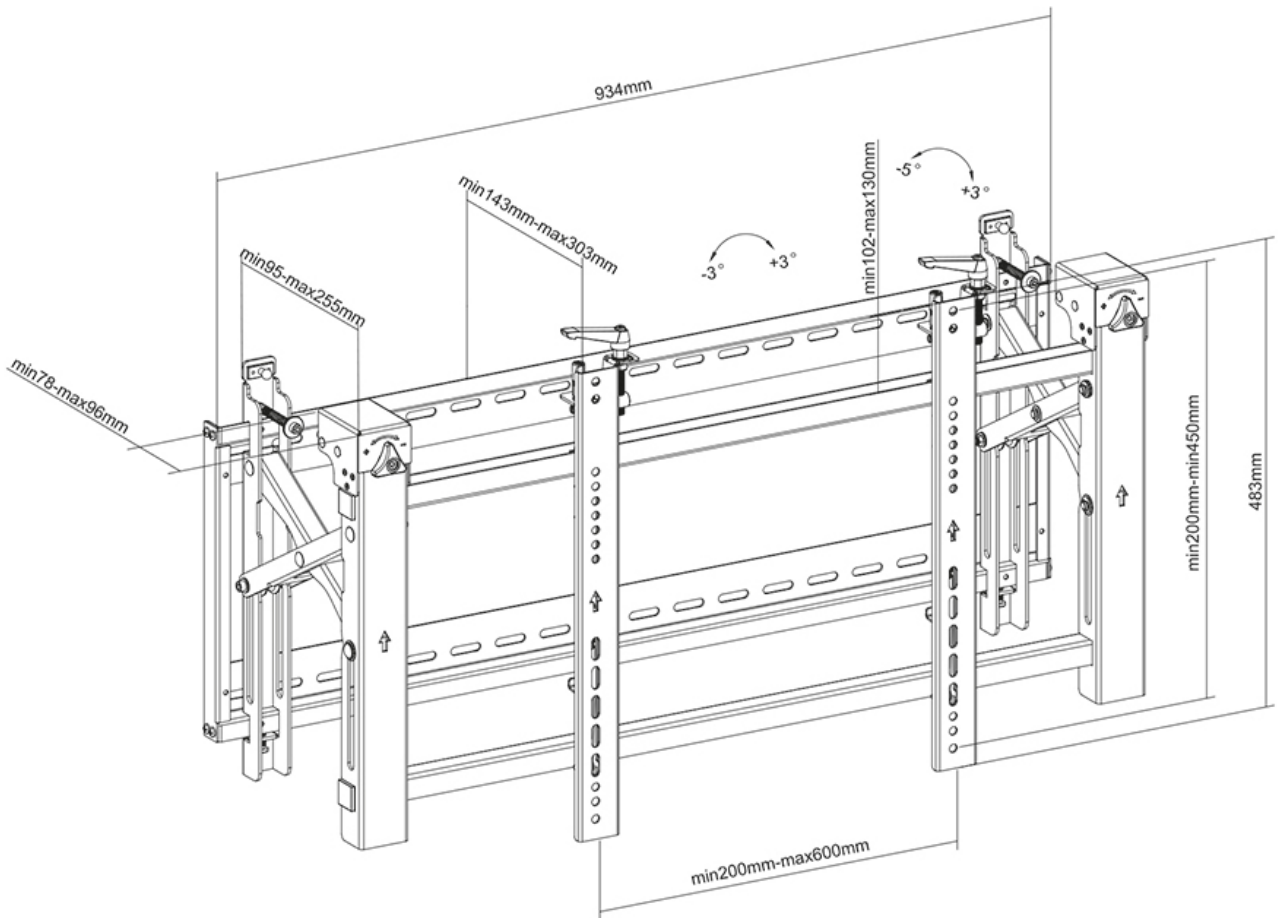

LED-VW2000BLACK

NEOMOUNTS VIDEO WALL MOUNT

Neomounts

Measuring unit: mm