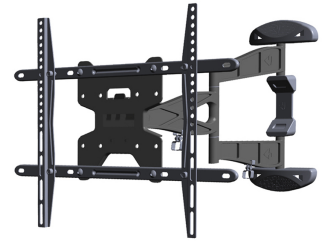

Type	Tilt Rotate Swivel Full motion
Tilt (degrees)	10°
Swivel (degrees)	180°
Rotate (degrees)	6°
Adjustment type	None

INFORMATION

Color	Black
Main material	Steel
Warranty	5 year
EAN code	8717371443733

*Please note: The inch sizes stated are just an indication, combined with the weight and VESA sizes. The maximum weight and VESA size are absolute restrictions for the products and should not be exceeded.

NEOMOUNTS TV WALL MOUNT

Neomounts

Neomounts

Neomounts TV/Monitor Wall Mount (Full Motion) for 32"-60" Screen - Black

The Neomounts wall mount, model LED-W500 is a full swing tilt- and swivel wall mount for flat screens up to 60" (152 cm). This mount is a great choice when you want the ultimate viewing flexibility with your flat screen TV. Effortless pull the display out from the wall, position it in almost any direction, turn it around corners and then smoothly return it to the wall when finished.

Neomounts' tilt (10°), rotation (6°) and swivel (180°) technology allows the mount to change to any viewing angle to fully benefit from the capabilities of the flat screen. The mount is easily depth adjustable from 4 to 50 centimetres. An innovative cable management conceals and routes cables from mount to flat screen. Hide your cables to keep living room, bedroom or home cinema installation nice and tidy.

Neomounts LED-W500 has three pivot points and is suitable for screens up to 60" (152 cm). The weight capacity of this product is 30 kg each screen. The wall mount is suitable for screens that meet VESA hole pattern 100x100 to 600x400mm. Different hole patterns can be covered using Neomounts VESA adapter plates.