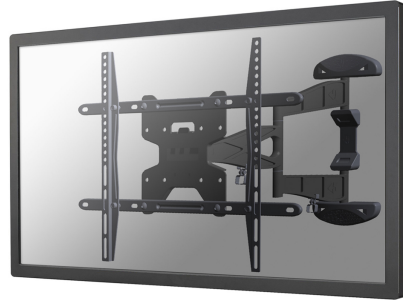

LED-W500

SPECIFICATIONS

GENERAL

Min. screen size*	32 inch
Max. screen size*	60 inch
Max. weight	30 kg (per screen)
Screens	1
VESA minimum	100x100 mm
VESA maximum	600x400 mm
Distance to wall	4,7-49 cm

FUNCTIONALITY

NEOMOUNTS TV WALL MOUNT

Neomounts

Neomounts

Neomounts TV/Monitor Wall Mount (Full Motion) for 32"-60" Screen - Black

The Neomounts wall mount, model LED-W500 is a full swing tilt- and swivel wall mount for flat screens up to 60" (152 cm). This mount is a great choice when you want the ultimate viewing flexibility with your flat screen TV. Effortless pull the display out from the wall, position it in almost any direction, turn it around corners and then smoothly return it to the wall when finished.

Neomounts' tilt (10°), rotation (6°) and swivel (180°) technology allows the mount to change to any viewing angle to fully benefit from the capabilities of the flat screen. The mount is easily depth adjustable from 4 to 50 centimetres. An innovative cable management conceals and routes cables from mount to flat screen. Hide your cables to keep living room, bedroom or home cinema installation nice and tidy.

Neomounts LED-W500 has three pivot points and is suitable for screens up to 60" (152 cm). The weight capacity of this product is 30 kg each screen. The wall mount is suitable for screens that meet VESA hole pattern 100x100 to 600x400mm. Different hole patterns can be covered using Neomounts VESA adapter plates.