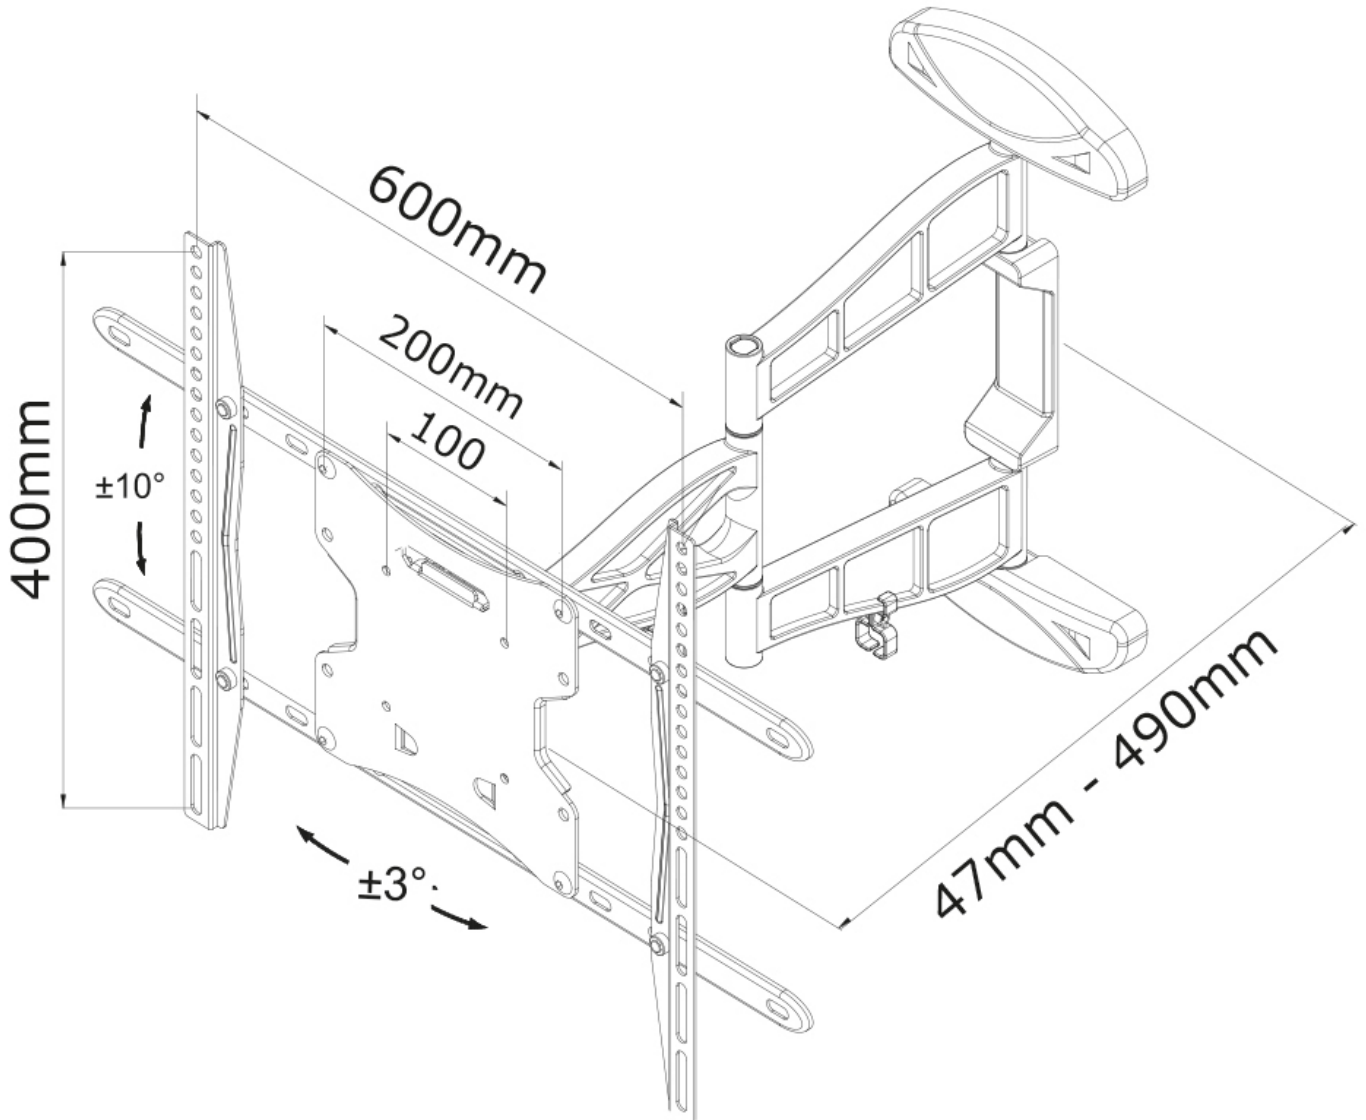

LED-W500

NEOMOUNTS TV WALL MOUNT

Neomounts