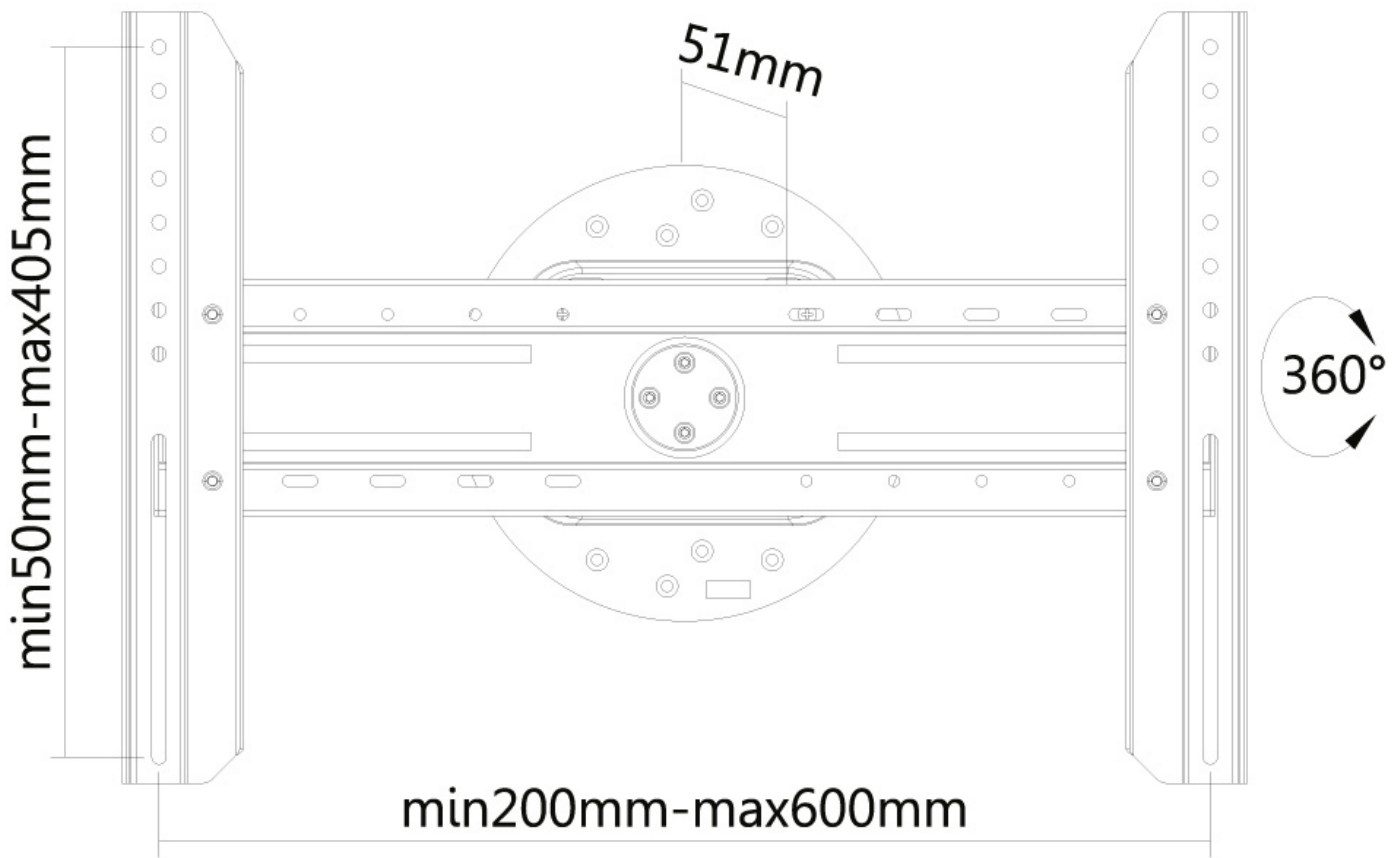

LED-WR100BLACK

NEOMOUNTS TV WALL MOUNT

Neomounts