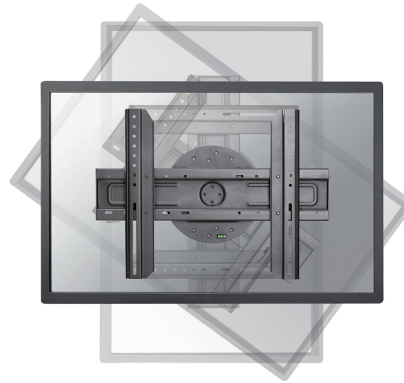

LED-WR100BLACK

NEOMOUNTS TV WALL MOUNT

SPECIFICATIONS

GENERAL

Min. screen size*	37 inch
Max. screen size*	75 inch
Max. weight	50 kg (per screen)
Screens	1
VESA minimum	200x200 mm
VESA maximum	600x400 mm
Distance to wall	5,1 cm

FUNCTIONALITY

Type	Rotate Fixed
Rotate (degrees)	360°
Adjustment type	None

INFORMATION

Color	Black
Main material	Steel
Warranty	5 year
EAN code	8717371446345

*Please note: The inch sizes stated are just an indication, combined with the weight and VESA sizes. The maximum weight and VESA size are absolute restrictions for the products and should not be exceeded.

Neomounts

Neomounts

Neomounts TV/Monitor Wall Mount (360 degree rotation) for 37"-75" Screen - Black

The Neomounts LED-WR100BLACK is a fixed wall mount with 360 degrees rotation function for flat screens up to 75". This mount is a great choice when you want the ultimate viewing flexibility with your flat screen. Depth of this mount is 5 centimetres.

Neomounts LED-WR100BLACK is suitable for screens up to 75". The weight capacity of this product is 50 kg. The wall mount is suitable for screens that meet VESA hole pattern 200x200 to 600x400 mm.

Create a clean design ambiance for your flat screen TV in a living room, bedroom or public environment, wether you want to use the screen in landscape or portrait mode.

All installation material is included with the product.