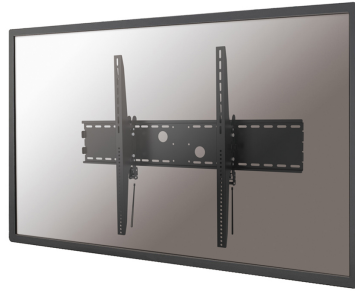

LFD-W2000

NEOMOUNTS TV WALL MOUNT

SPECIFICATIONS

GENERAL

Min. screen size*	60 inch
Max. screen size*	100 inch
Max. weight	125 kg (per screen)
Screens	1
VESA minimum	200x200 mm
VESA maximum	1000x800 mm
Distance to wall	13 cm

FUNCTIONALITY

Type	Tilt
Tilt (degrees)	30°
Adjustment type	None

INFORMATION

Color	Black
Main material	Steel
Warranty	5 year
EAN code	8717371445430

*Please note: The inch sizes stated are just an indication, combined with the weight and VESA sizes. The maximum weight and VESA size are absolute restrictions for the products and should not be exceeded.

Neomounts

Neomounts

Neomounts TV/Monitor Wall Mount (tiltable) for 60"-100" Screen - Black).

The Neomounts wall mount, model LFD-W2000 is a tiltable wall mount for flat screens up to 100" (254 cm). This mount is a great choice when you want the ultimate viewing flexibility with your flat screen. Depth of this mount is 13 centimetres.

Neomounts' tilt (-15°|+15°) technology allows the mount to change to any viewing angle to fully benefit from the capabilities of the flat screen.

Neomounts LFD-W2000 is suitable for screens up to 100" (254 cm). The weight capacity of this product is 125 kg. The wall mount is suitable for screens that meet VESA hole pattern 200x200 to 1000x800mm.