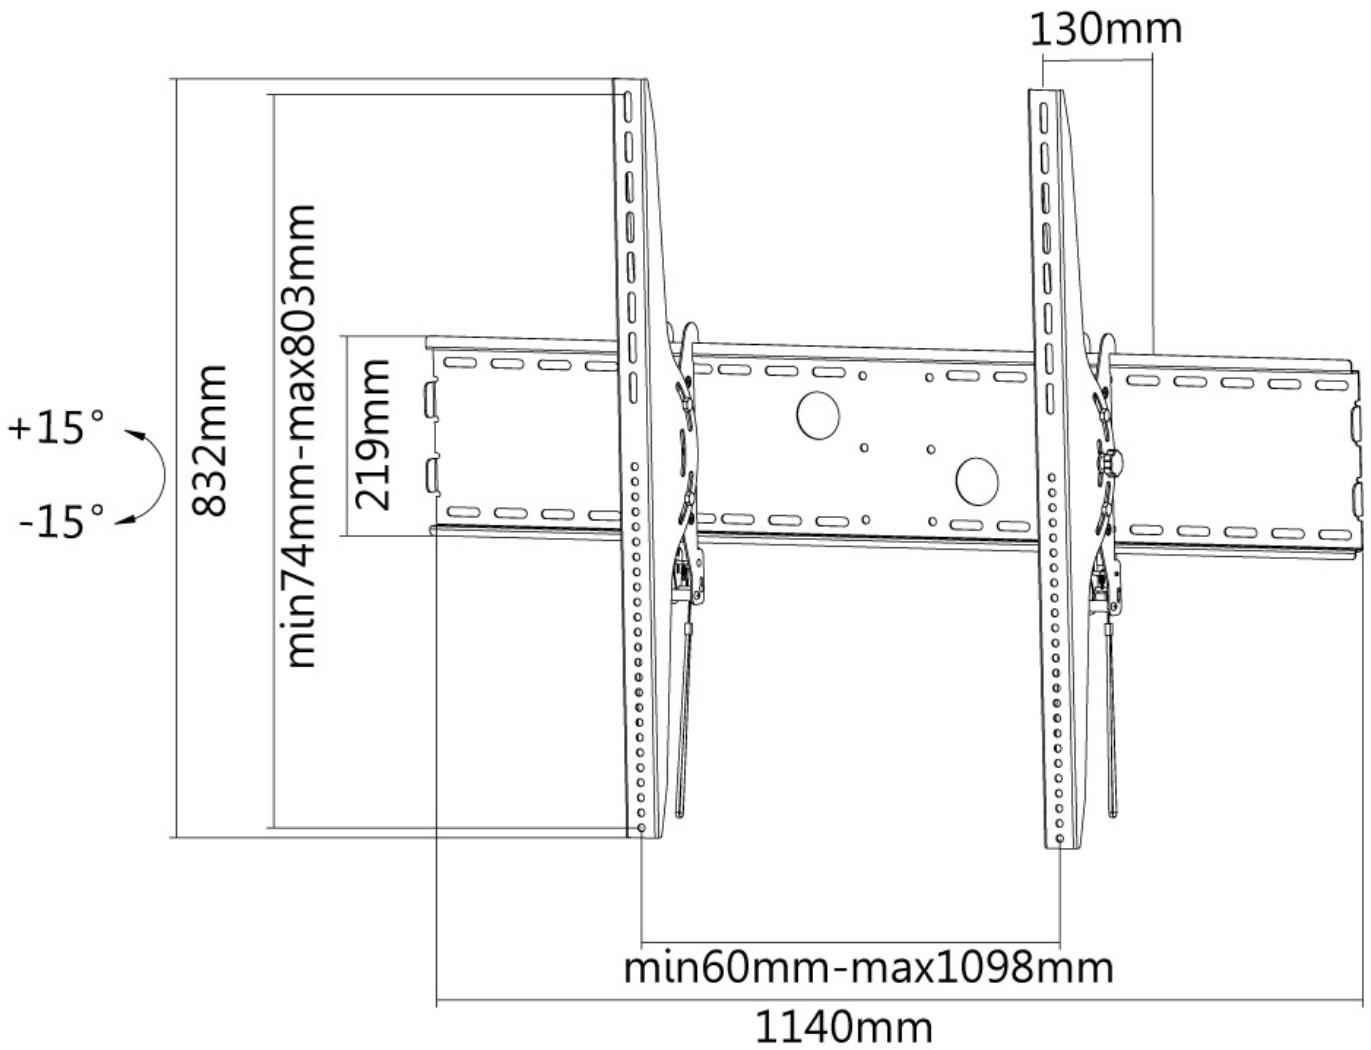

LFD-W2000

NEOMOUNTS TV WALL MOUNT

Neomounts