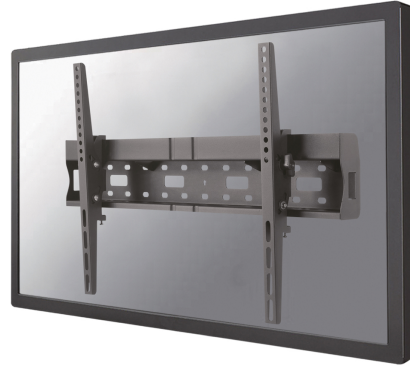

LFD-W2640MP

NEOMOUNTS TV WALL MOUNT

SPECIFICATIONS

GENERAL

Min. screen size*	37 inch
Max. screen size*	75 inch
Max. weight	35 kg (per screen)
Screens	1
VESA minimum	200x200 mm
VESA maximum	600x400 mm
Distance to wall	8,9 cm

FUNCTIONALITY

Type	Tilt
Tilt (degrees)	24°
Adjustment type	None

INFORMATION

Color	Black
Main material	Steel
Warranty	5 year
EAN code	8717371446444

*Please note: The inch sizes stated are just an indication, combined with the weight and VESA sizes. The maximum weight and VESA size are absolute restrictions for the products and should not be exceeded.

Neomounts

Neomounts

Neomounts TV/Monitor Wall Mount (tiltable) for 37"-75" Screen with Mediabox storage - Black

Neomounts model LFD-W2640MP is a tiltable wall mount for flat screens up to 75". The depth of this mount is 8,9 centimetres and also offers the option to store a Mediaplayer or Mini PC.

Neomounts LFD-W2640MP is suitable for screens up to 75". The weight capacity of this product is 35 kg and is suitable for screens that meet VESA hole pattern 200x200 to 600x400mm.

Create a clean design ambiance for your flat screen TV/LFD in public areas. Perfect for digital signage use.