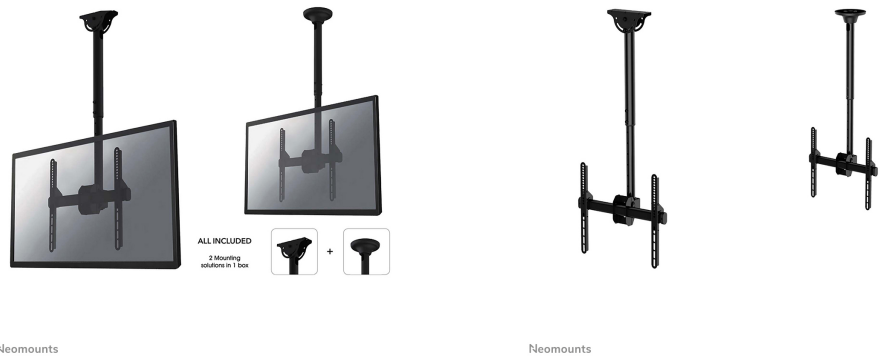

FUNCTIONALITY

Type	Full motion
	Tilt
	Rotate
	Swivel
Height adjustment	56-91 cm
Depth adjustment	8 cm
Tilt (degrees)	+0°, -25°
Swivel (degrees)	+180°, -180°
Rotate (degrees)	+3°, -3°
Adjustment type	Manual

Neomounts TV/Monitor Ceiling Mount for 32"-60" Screen, Height Adjustable - Black

The Neomounts ceiling mount, model NM-C440BLACK is a tilt- and swivel ceiling mount for flat screens up to 60". This mount is a great choice for space saving placement or when wall mounting and floor placement is not an option.

Neomounts' unique tilt (25°) and rotation (360°) technology allows the mount to change to any viewing angle to fully benefit from the capabilities of the flat screen. The support is easily height adjustable from 56 to 91 centimeters*. A unique cable management conceals and routes cables from ceiling to TV. Hide your cables in the column to keep it nice and tidy. The mount comes with an additional cover for installation on suspended ceilings.

Neomounts NM-C440BLACK has two pivot points and is suitable for screens up to 60" (152 cm). The weight capacity of this product is 50 kg. The ceiling mount is suitable for screens that meet VESA hole pattern 200x200 to 400x400mm.