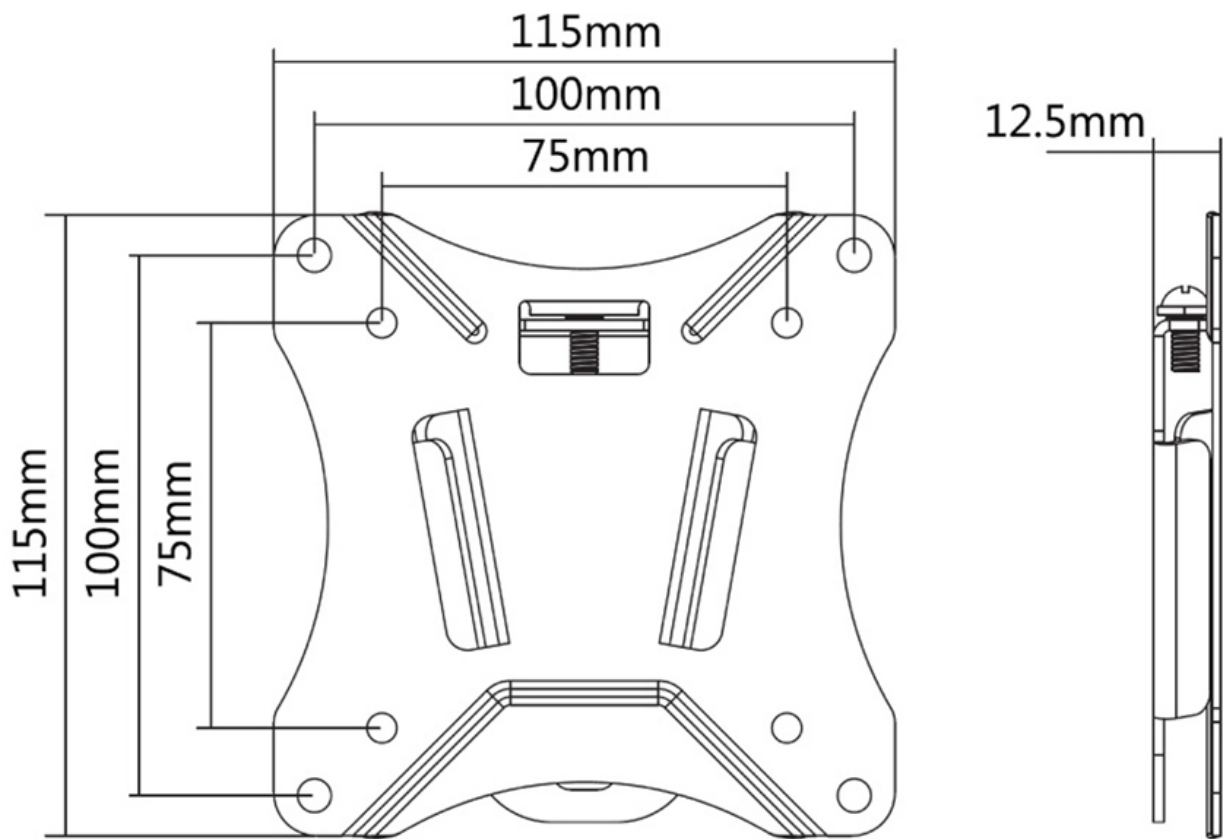

NM-W25BLACK

NEOMOUNTS TV WALL MOUNT

Neomounts