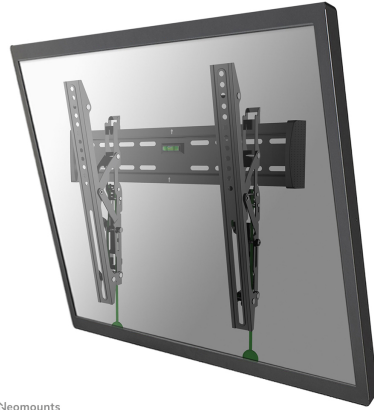

NM-W345BLACK

NEOMOUNTS TV WALL MOUNT

SPECIFICATIONS

GENERAL

Min. screen size*	32 inch
Max. screen size*	55 inch
Max. weight	25 kg (per screen)
Screens	1
VESA minimum	100x100 mm
VESA maximum	400x400 mm
Distance to wall	3,5 cm

Neomounts

Neomounts

Neomounts TV/Monitor Wall Mount (tiltable) for 32"-55" Screen - Black

The Neomounts wall mount, model NM-W345BLACK is a tiltable wall mount for flat screens up to 55". This mount is a great choice when you want the ultimate viewing flexibility with your flat screen.

Neomounts' tilt (12°) technology allows the mount to change to a viewing angle to fully benefit from the capabilities of the flat screen. Ideal for flat screens that are mounted higher on the wall. The depth of this mount is 3,5 centimetres.

Neomounts NM-W345BLACK is suitable for screens up to 55" (140 cm). The weight capacity of this product is 25 kg. The wall mount is suitable for screens that meet VESA hole pattern 100x100 to 400x400 mm.