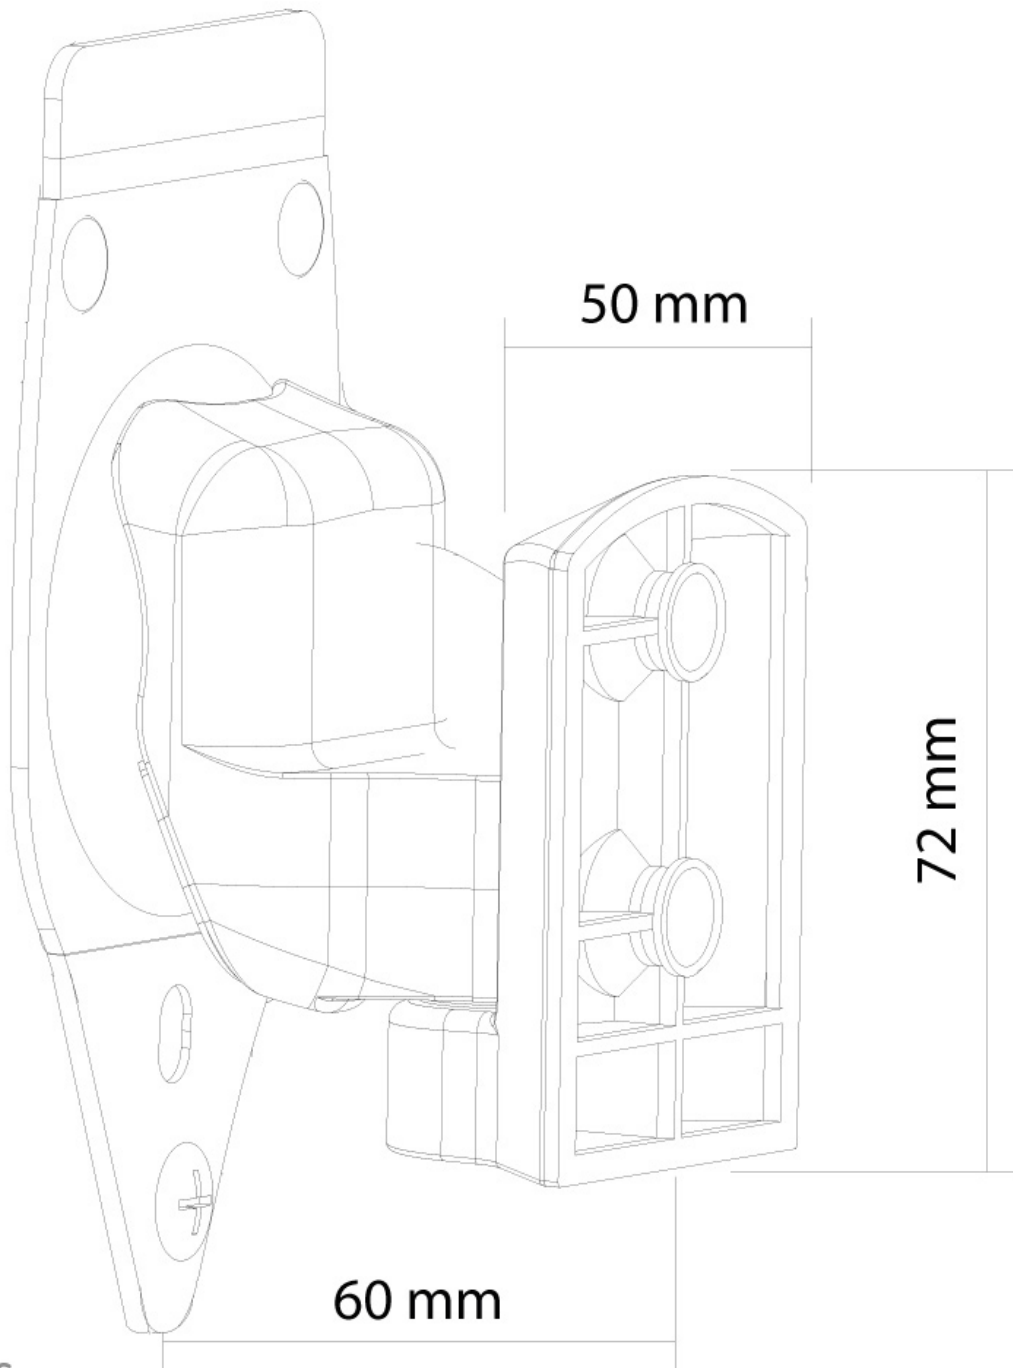

NM-WS300WHITE

NEOMOUNTS SONOS PLAY3 WALL MOUNT

Neomounts