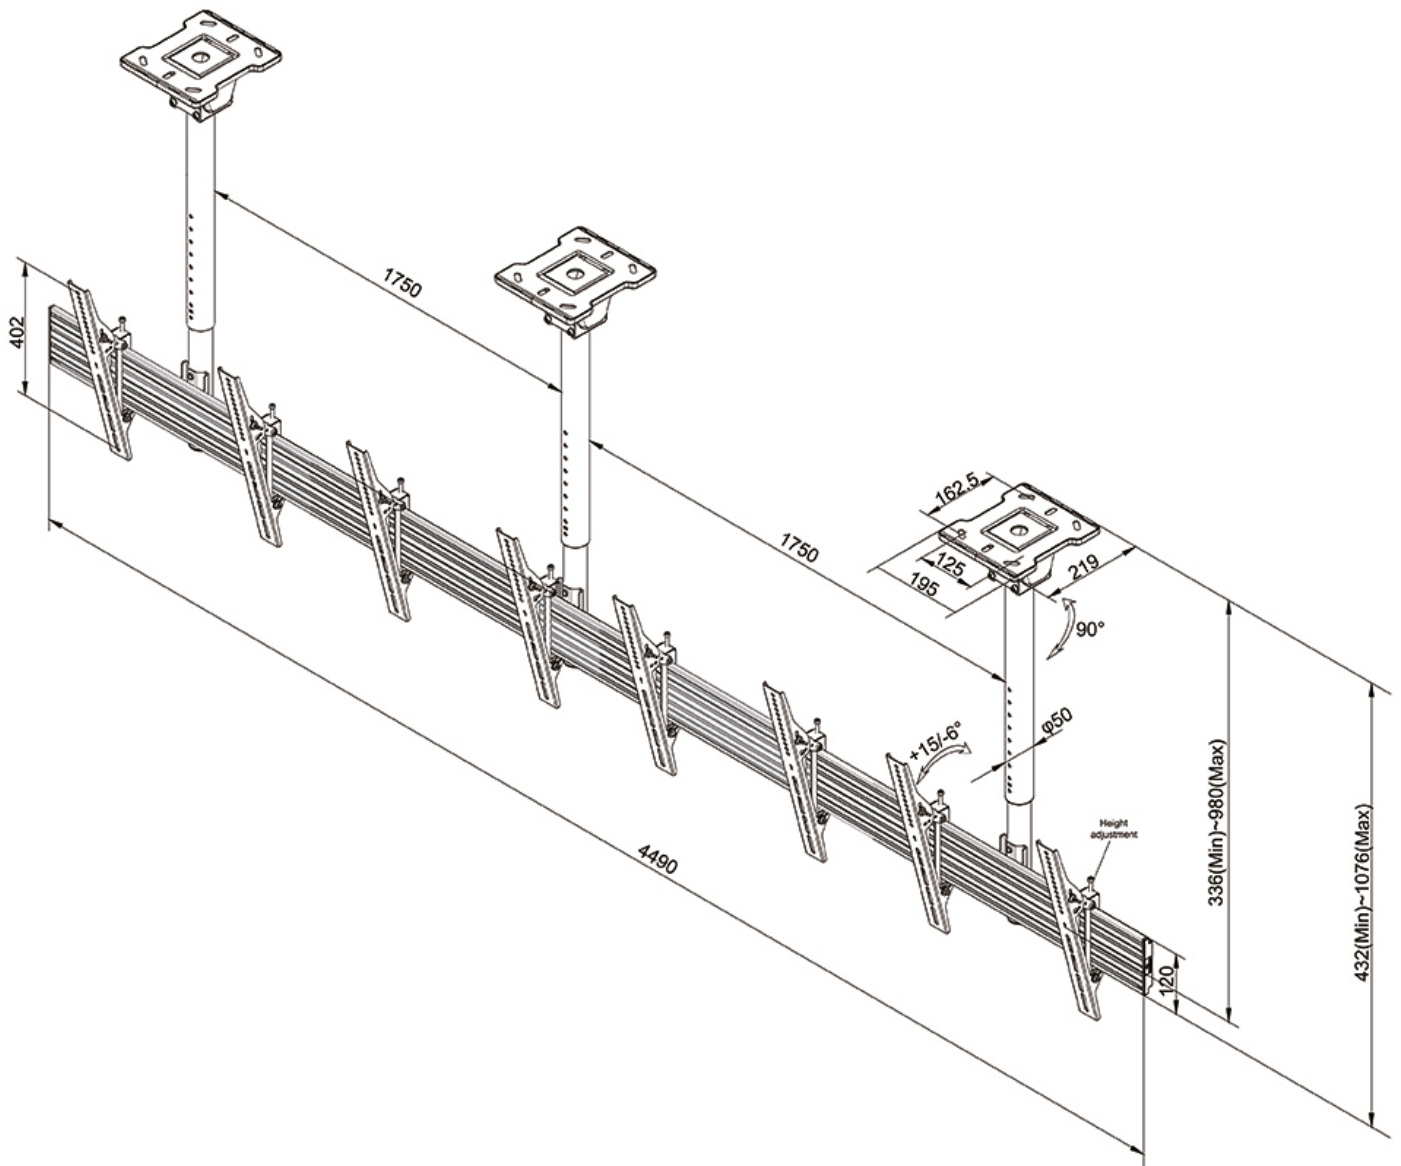

NMPRO-CMB4

NEOMOUNTS PRO MENU BOARD CEILING

Neomounts

Measuring unit: mm