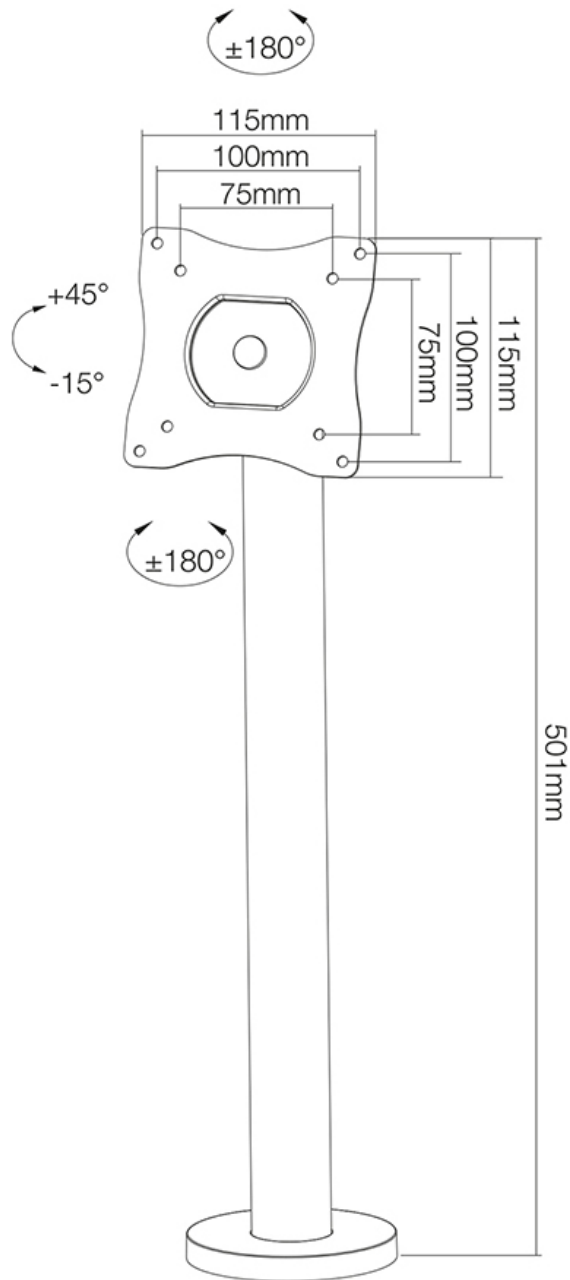

NS-DPOS100BLACK

NEOMOUNTS DESK MONITOR ARM

Neomounts