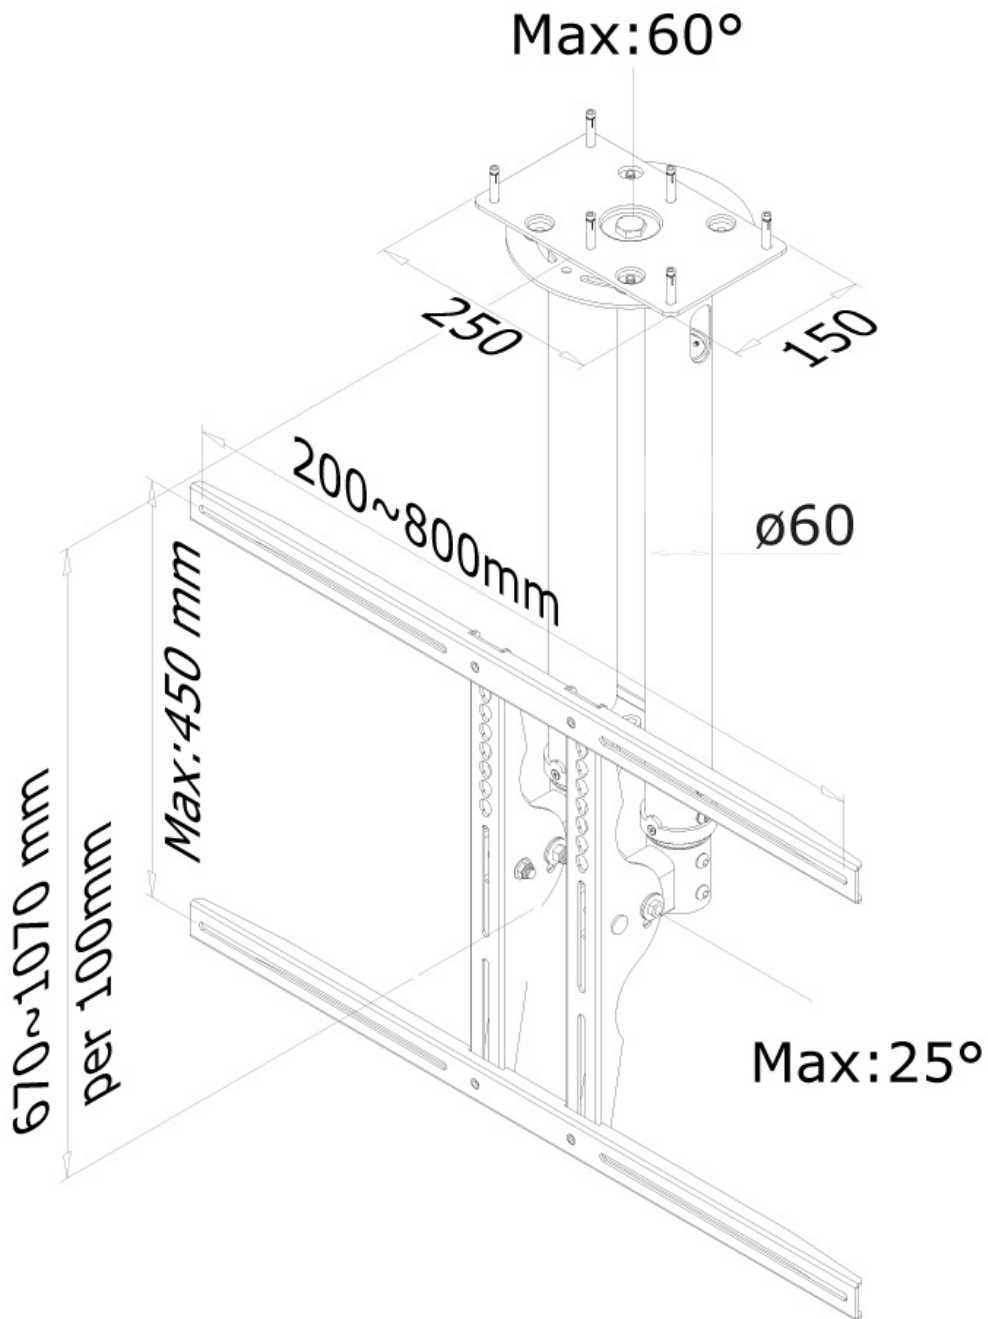

PLASMA-C100

NEOMOUNTS MONITOR CEILING MOUNT

Neomounts