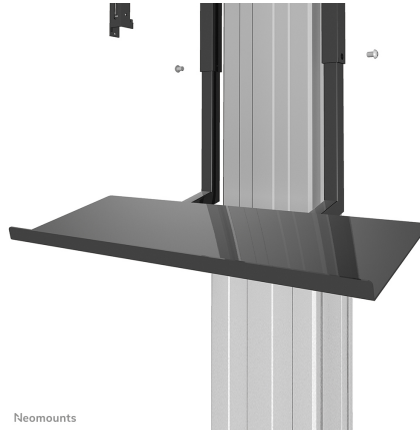

PLASMA-M2250KEYB NEOMOUNTS MULTIMEDIA SHELF

SPECIFICATIONS

GENERAL

Min. weight	0 kg (per screen)
Max. weight	5 kg (per screen)

FUNCTIONALITY

Width adjustment	60 cm
Depth adjustment	19,5 cm

INFORMATION

Color	Black
Main material	Steel
Warranty	5 year
EAN code	8717371449964

*Please note: The inch sizes stated are just an indication, combined with the weight and VESA sizes. The maximum weight and VESA size are absolute restrictions for the products and should not be exceeded.

Neomounts Keyboard Shelf for Floor Stands PLASMA-M2250 & PLASMA-W2250.

Neomounts model PLASMA-M2250KEYB is a universal laptop shelf for the PLASMA-M2250- & PLASMA-W2250-series electric height adjustable trolleys and floor stands.

The laptop shelf can be mounted on the height adjustable column and the plate has a width of 60 cm and a depth of 19,5 cm.

All installation material is included with the product. Warranty: 5 year.

PLASMA-M2250KEYB NEOMOUNTS MULTIMEDIA SHELF