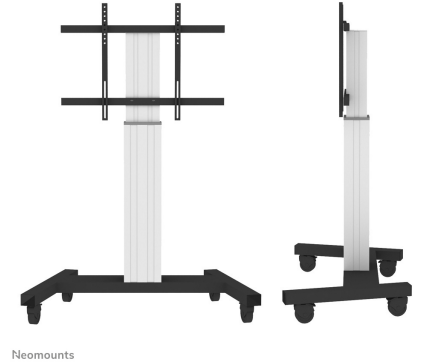

#### FUNCTIONALITY

Type	Fixed
Height adjustment	120-170 cm
Lockable	Lockable - Padlock not included
Width	103,5 cm
Depth	73,5 cm
Adjustment type	Motorised

### Neomounts Mobile Motorised TV/LFD Trolley for 42"-100" screen, Height Adjustable - Silver

With the Neomounts PLASMA-M2250SILVER automatic height adjustable floor stand you place a large format flat screen on the floor. Get optimal positioning for both standing and seated audiences, in any application, in any part of your location. Perfect to use in a class room, boardroom, presentation room or public entrance.

The PLASMA-M2250SILVER is suited for screens between 42"-100" and has a load capacity of 130 kg. The trolley is suitable for screens with a VESA hole pattern of 200x200 to 800x600 mm. Cables can be guided at the back of the mount.

Easily roll this cart over doorways and thresholds with to the high quality wheels. The mobile electric floor lift is automatically height adjustable over a height of 50 cm with a remote control. From the floor to the center the distance of the screen is variable from 120 cm to 170 cm.