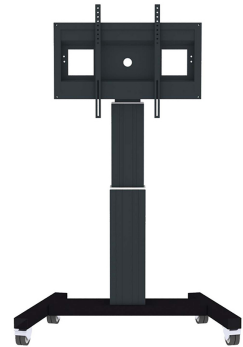

PLASMA-M2500BLACK NEOMOUNTS MOTORISED FLOOR STAND

SPECIFICATIONS

GENERAL

Min. screen size*	42 inch
Max. screen size*	100 inch
Max. weight	150 kg (per screen)
Screens	1
VESA minimum	200x200 mm
VESA maximum	800x600 mm

FUNCTIONALITY

Height adjustment	111-161 cm
Lockable	Lockable - Padlock not included
Width	104 cm
Depth	74 cm
Adjustment type	Motorised

INFORMATION

Color	Black
Main material	Steel
Warranty	5 year
EAN code	8717371445904

Neomounts

Neomounts

Neomounts Mobile Motorised TV/LFD Trolley for 42"-100" screen, Height Adjustable - Black

With the Neomounts PLASMA-M2500BLACK automatic height adjustable floor stand you place a large format flat screen on the floor. Get optimal positioning for both standing and seated audiences, in any application, in any part of your location. Perfect to use in a class room, boardroom, presentation room or public entrance.

Easily roll this cart over doorways and thresholds with to the high quality wheels. The mobile electric floor lift is automatically height adjustable over a height of 50 cm with a remote control. From the floor to the center the distance of the screen is variable from 111 cm to 161 cm. The trolley features four solid castor wheels, of which the two front wheels are equipped with a brake.