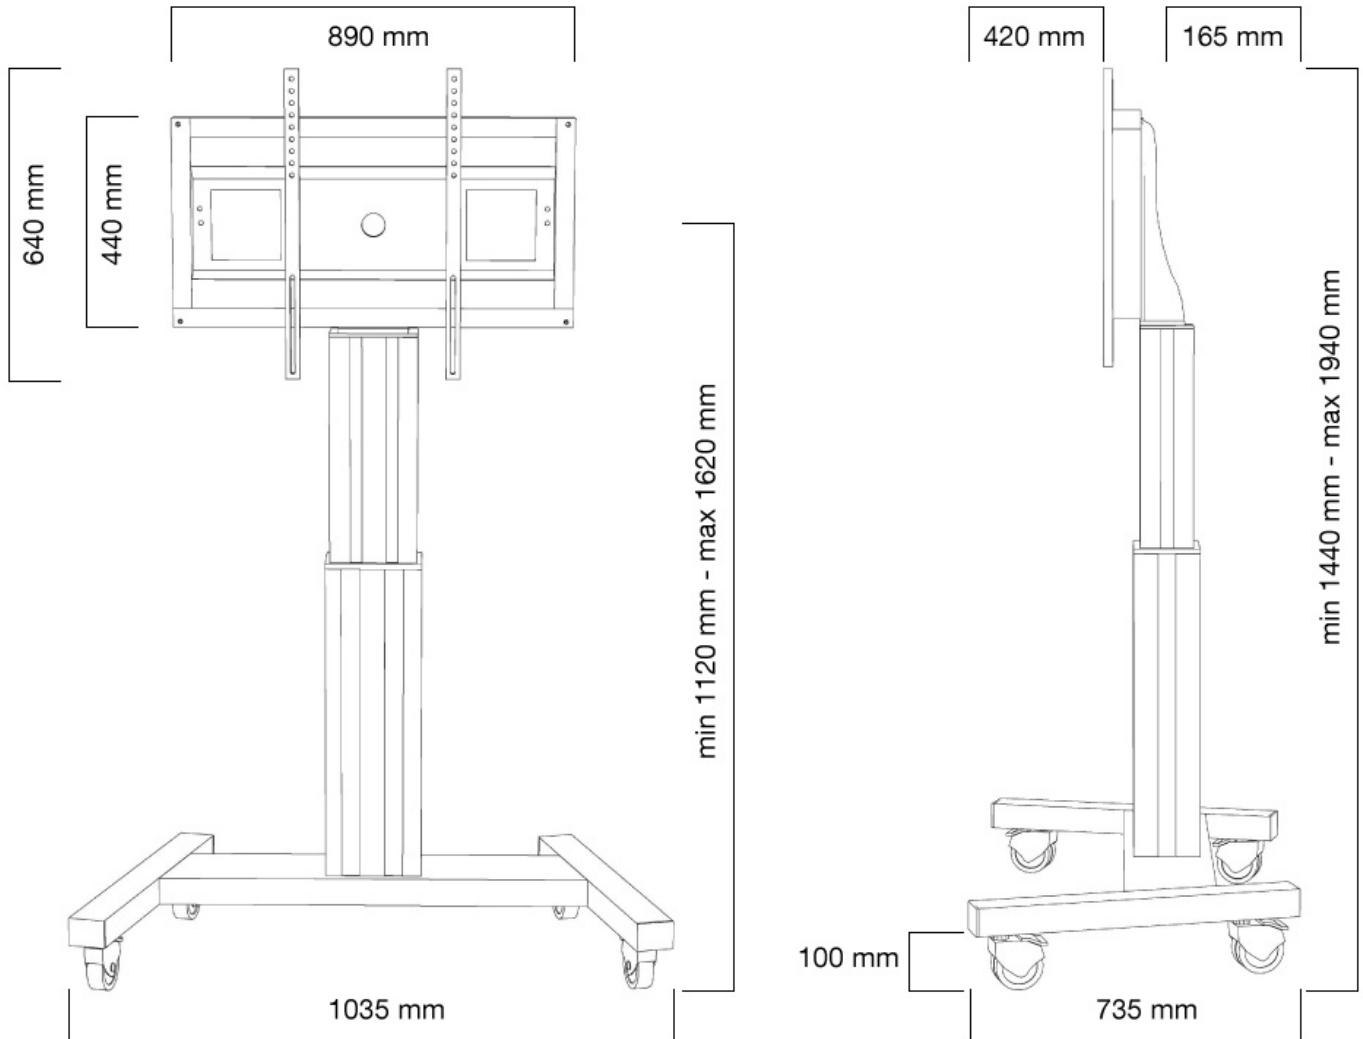

PLASMA-M2500SILVER NEOMOUNTS MOTORISED FLOOR STAND

Neomounts