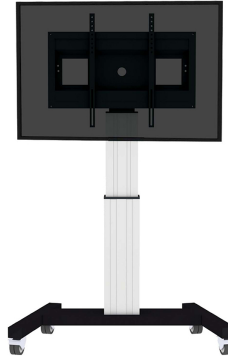

PLASMA-M2500SILVER NEOMOUNTS MOTORISED FLOOR STAND

SPECIFICATIONS

GENERAL

Min. screen size*	42 inch
Max. screen size*	100 inch
Min. weight	0 kg (per screen)
Max. weight	150 kg (per screen)
Screens	1
VESA minimum	200x200 mm
VESA maximum	800x600 mm

FUNCTIONALITY

Height adjustment	111-161 cm
Lockable	Lockable - Padlock not included
Width	104 cm
Depth	74 cm
Adjustment type	Motorised

INFORMATION

Color	Silver
Main material	Steel
Warranty	5 year
EAN code	8717371445928

*Please note: The inch sizes stated are just an indication, combined with the weight and VESA sizes. The maximum weight and VESA size are absolute restrictions for the products and should not be exceeded.

Neomounts