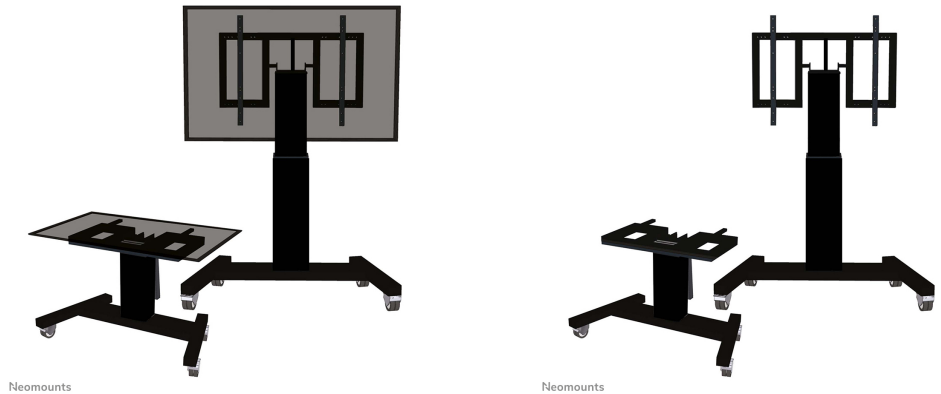

#### FUNCTIONALITY

Type	Tilt
Height adjustment	50 cm (91-141 cm)
Lockable	Not lockable
Tilt (degrees)	90°
Height	173 cm
Width	104 cm
Depth	80 cm
Adjustment type	Motorised

### Neomounts Mobile Motorised TV/LFD Trolley for 42"-100" screen, with tabletop tilt function, Height Adjustable - Black

Create the optimum viewing positioning for both standing and seated audiences with the Neomounts PLASMA-M2500TBBLACK motorised floor stand. The trolley is a perfect solution for classrooms, offices, meeting rooms and public areas.

The floor stand has a 90° tilt function that allows the (touch) screen to be used in table-top mode. The PLASMA-M2500TBBLACK is suited for 42-100" screens with a VESA hole pattern of 400x200 to 800x600 mm and has a maximum weight capacity of 150 kg. The cable management system ensures orderly routing of the cables at the back of the mount.

The mobile floor stand is automatically tiltable (90°) and height adjustable over a height of 50 cm with a remote control. From the floor to the center the height of the screen is variable from 91,4-141,4 cm. The trolley features four solid castor wheels, of which the two front wheels are equipped with a brake. Thanks to these high-quality wheels, the trolley can be easily moved over doorsteps and thresholds.