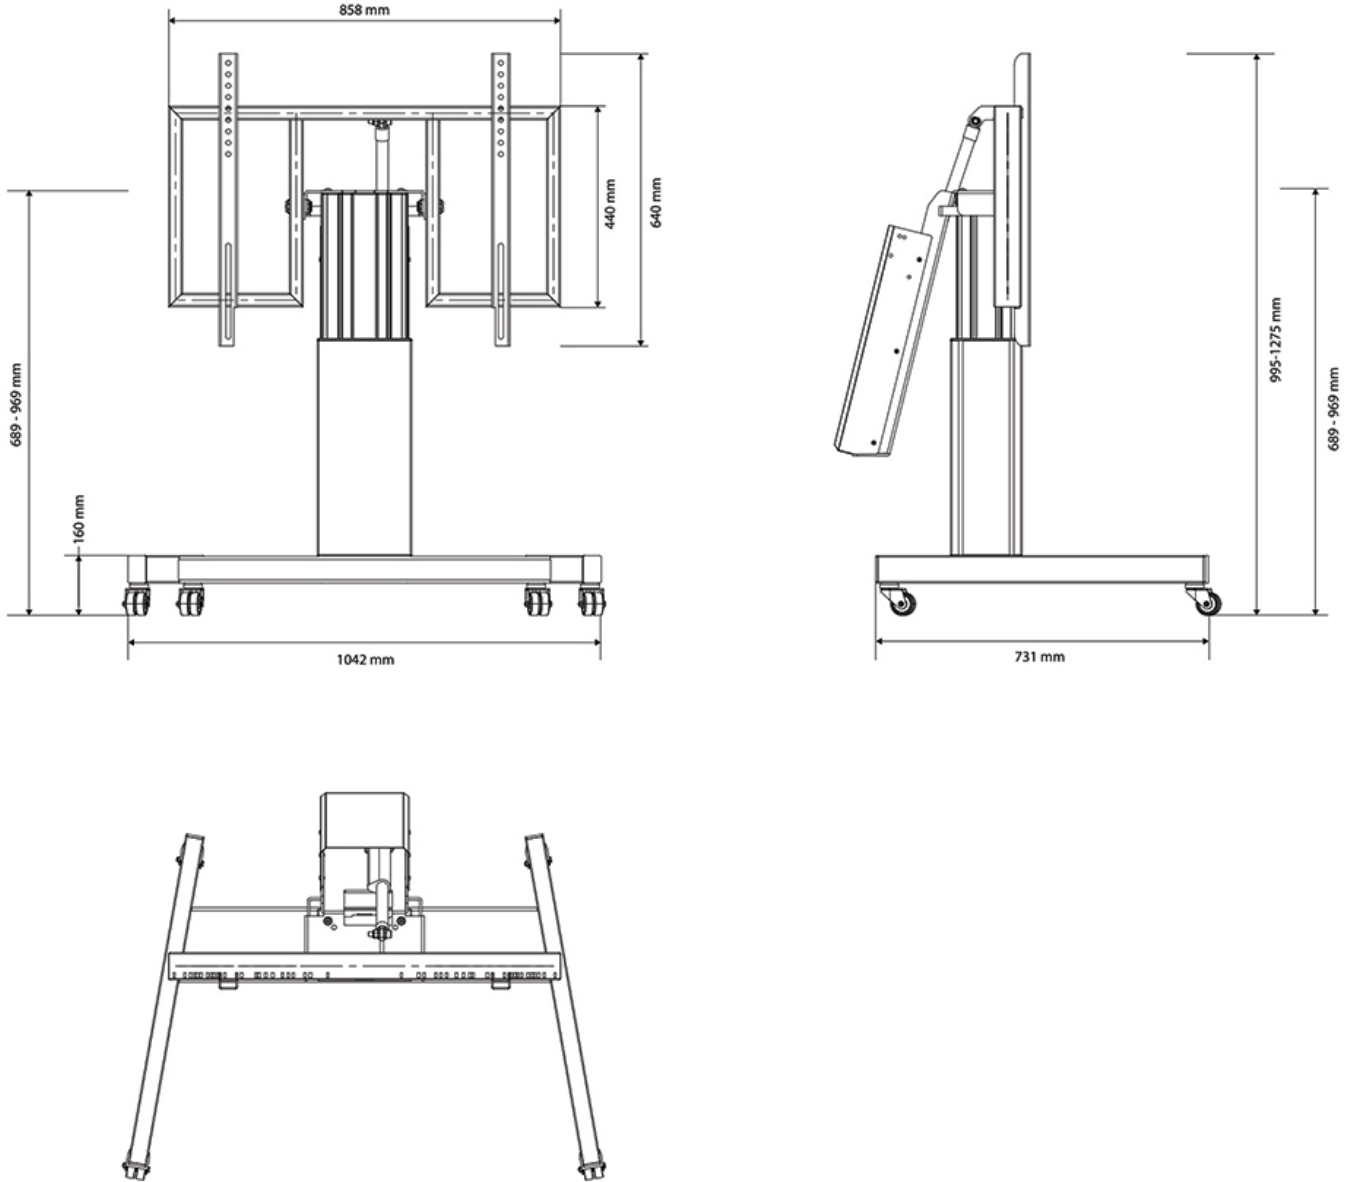

NEOMOUNTS MOTORISED FLOOR STAND

Neomounts