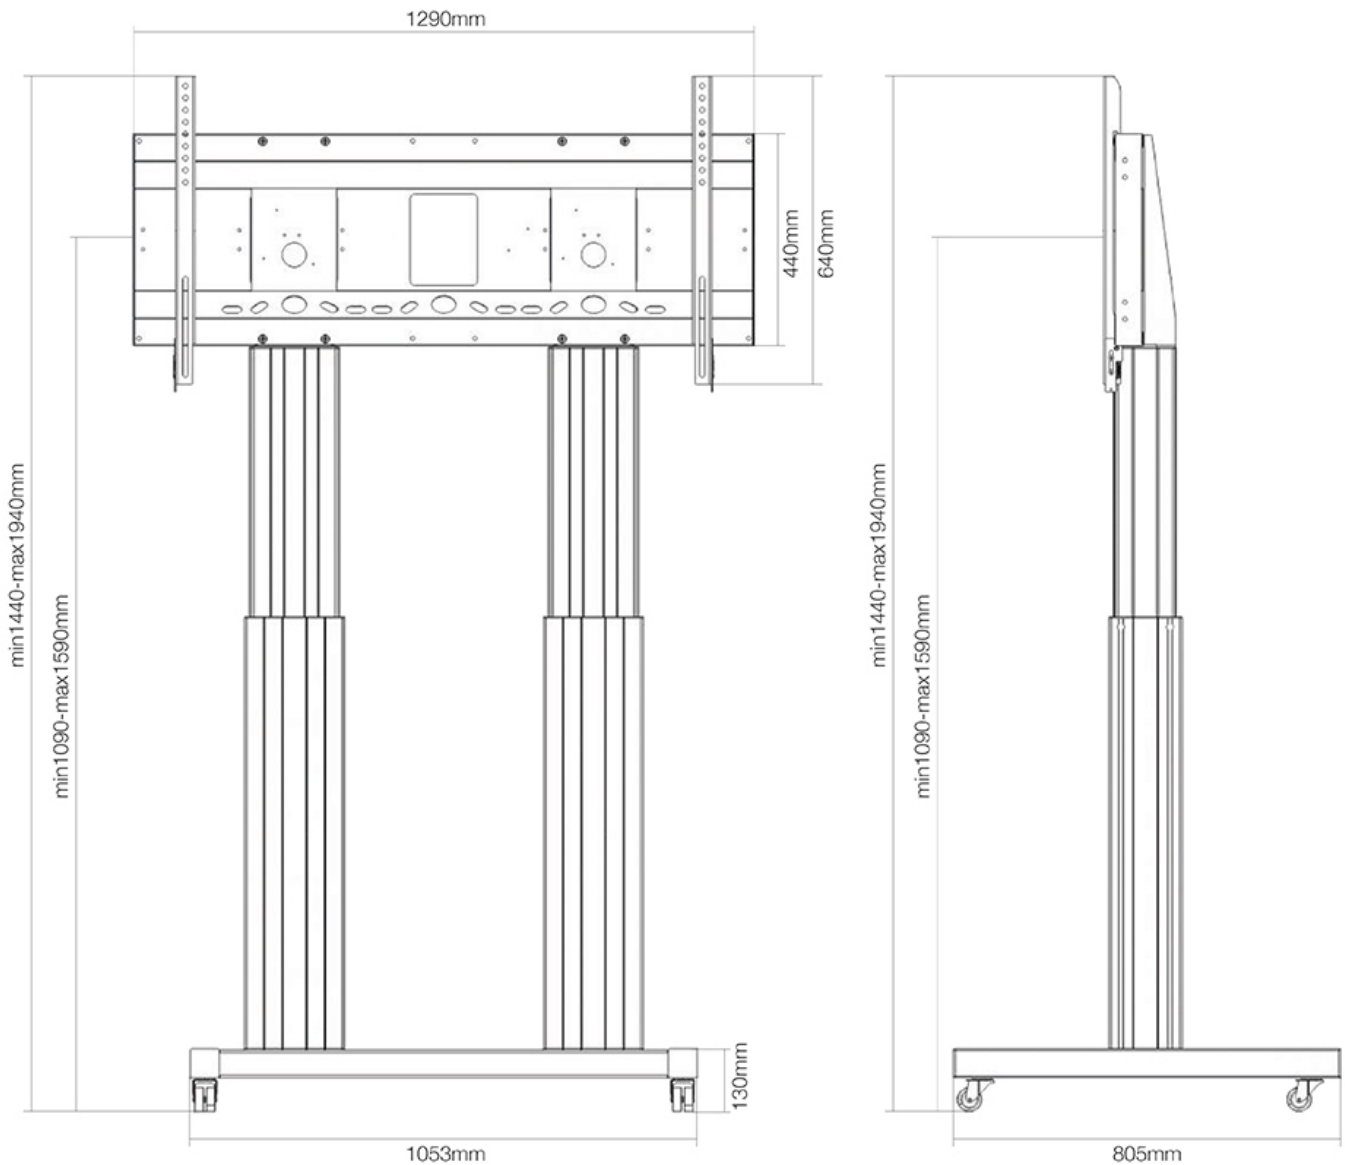

PLASMA-M2600BLACK NEOMOUNTS PLASMA-M2600BLACK TV

Neomounts