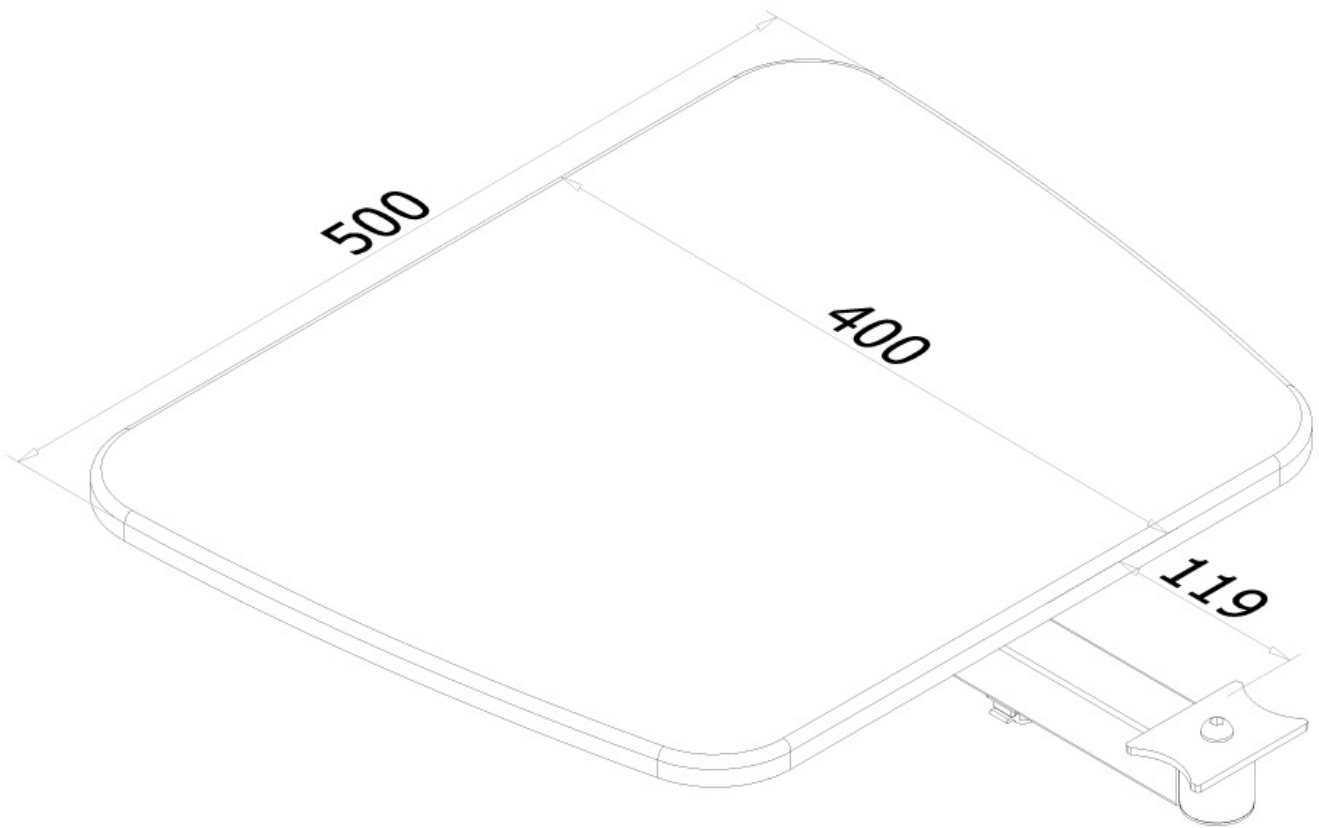

#### FUNCTIONALITY

Type	Fixed
Width adjustment	50 cm
Depth adjustment	40 cm
Adjustment type	None

This shelf is included with PLASMA-M1800E, and PLASMA PLASMA-M2000E-M2000ED.

All installation material is included with the product.

PLASMA-ME-SHELF

NEOMOUNTS MULTIMEDIA SHELF

Neomounts

Measuring unit: mm