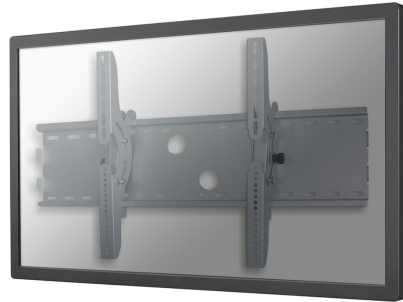

PLASMA-W200

NEOMOUNTS PLASMA-W200 TV MOUNT WALL

SPECIFICATIONS

GENERAL

Min. screen size*	37 inch
Max. screen size*	85 inch
Max. weight	100 kg (per screen)
Screens	1
VESA minimum	200x200 mm
VESA maximum	865x480 mm
Distance to wall	8,3 cm

FUNCTIONALITY

Type	Tilt
Lockable	Lockable - Padlock not included
Tilt (degrees)	30°
Adjustment type	None

INFORMATION

Color	Black
Main material	Steel
Warranty	5 year
EAN code	8717371440596

*Please note: The inch sizes stated are just an indication, combined with the weight and VESA sizes. The maximum weight and VESA size are absolute restrictions for the products and should not be exceeded.

Neomounts

Neomounts

Neomounts PLASMA-W200 Tiltable TV mount wall - 37-85" - max 100 kg - VESA 200x200-865x480 - d 8,3 cm - lockable (excl. lock) - silver

The Neomounts wall mount, model PLASMA-W200 is a tiltable wall mount for flat screens up to 85" (216 cm). This mount is a great choice when you want the ultimate viewing flexibility with your flat screen. Depth of this mount is 8,3 centimetres.

Neomounts' tilt (30°) technology allows the mount to change to any viewing angle to fully benefit from the capabilities of the flat screen. Depth of this mount is 7 centimetres.

Neomounts PLASMA-W200 is suitable for screens up to 85" (216 cm). The weight capacity of this product is 100 kg each screen. The wall mount is suitable for screens that meet VESA hole pattern 200x200 to 865x480mm. Different hole patterns can be covered using Neomounts VESA adapter plates.