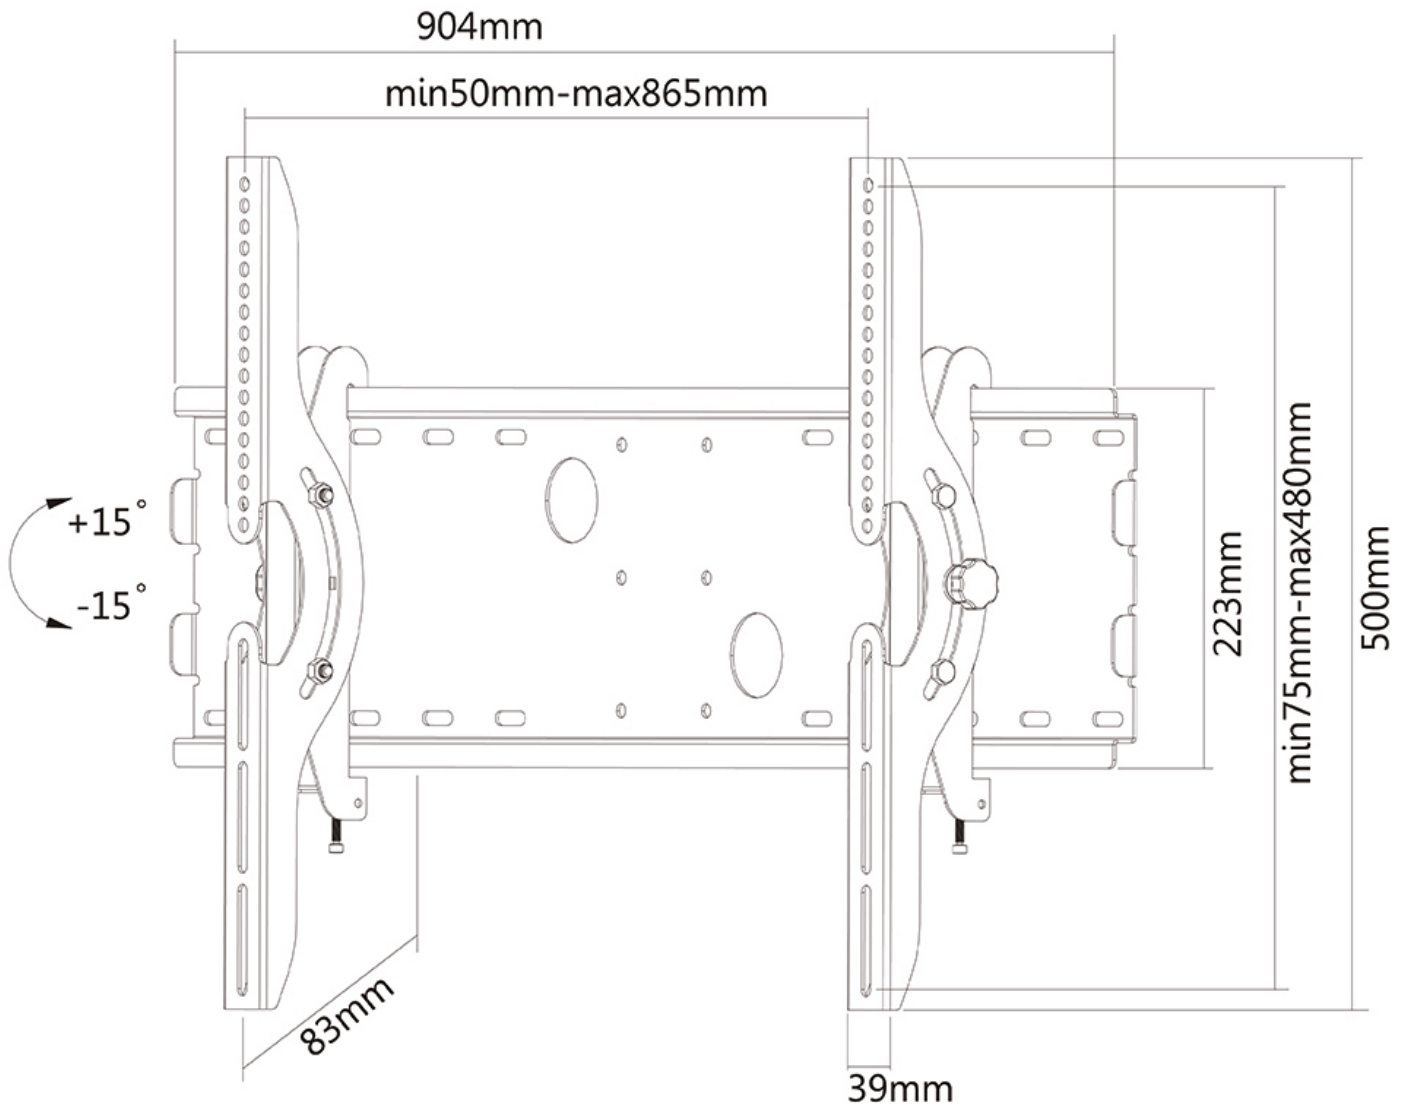

PLASMA-W200

NEOMOUNTS PLASMA-W200 TV MOUNT WALL

Neomounts