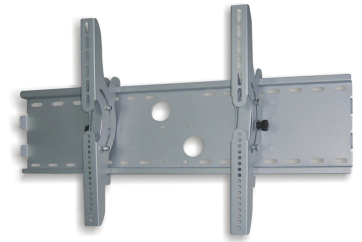

PLASMA-W200

NEOMOUNTS PLASMA-W200 TV MOUNT WALL

SPECIFICATIONS

GENERAL

Min. screen size*	37 inch
Max. screen size*	85 inch
Max. weight	100 kg (per screen)
Screens	1
VESA minimum	200x200 mm
VESA maximum	865x480 mm
Distance to wall	8,3 cm

FUNCTIONALITY

Type	Tilt
Lockable	Lockable - Padlock not included
Tilt (degrees)	30°
Adjustment type	None

INFORMATION

Color	Black
Main material	Steel
Warranty	5 year
EAN code	8717371440596

*Please note: The inch sizes stated are just an indication, combined with the weight and VESA sizes. The maximum weight and VESA size are absolute restrictions for the products and should not be exceeded.

Neomounts

Neomounts

Neomounts PLASMA-W200 Tiltable TV mount wall - 37-85" - max 100 kg - VESA 200x200-865x480 - d 8,3 cm - lockable (excl. lock) - silver

The Neomounts wall mount, model PLASMA-W200 is a tiltable wall mount for flat screens up to 85" (216 cm). This mount is a great choice when you want the ultimate viewing flexibility with your flat screen. Depth of this mount is 8,3 centimetres.

Neomounts' tilt (30°) technology allows the mount to change to any viewing angle to fully benefit from the capabilities of the flat screen. Depth of this mount is 7 centimetres.

Neomounts PLASMA-W200 is suitable for screens up to 85" (216 cm). The weight capacity of this product is 100 kg each screen. The wall mount is suitable for screens that meet VESA hole pattern 200x200 to 865x480mm. Different hole patterns can be covered using Neomounts VESA adapter plates.